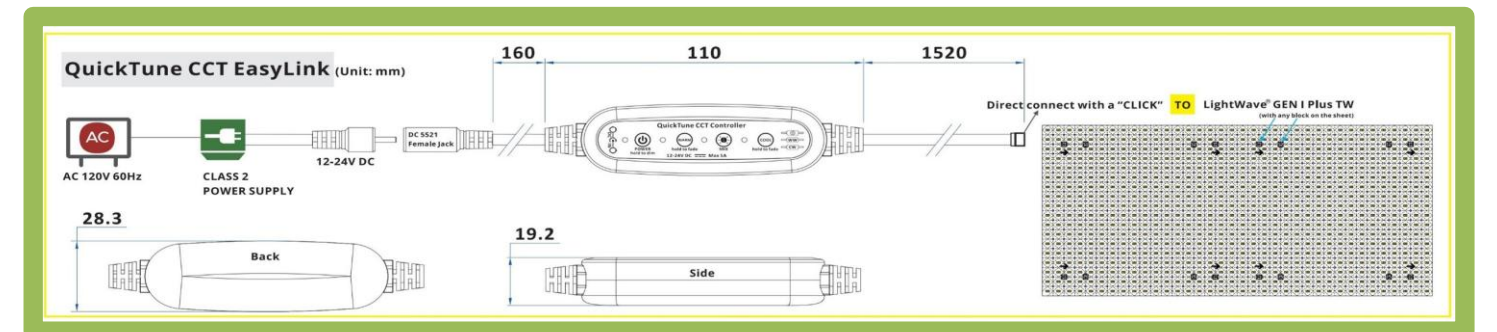

DRAWINGS

WARRANTY & CERTIFICATIONS