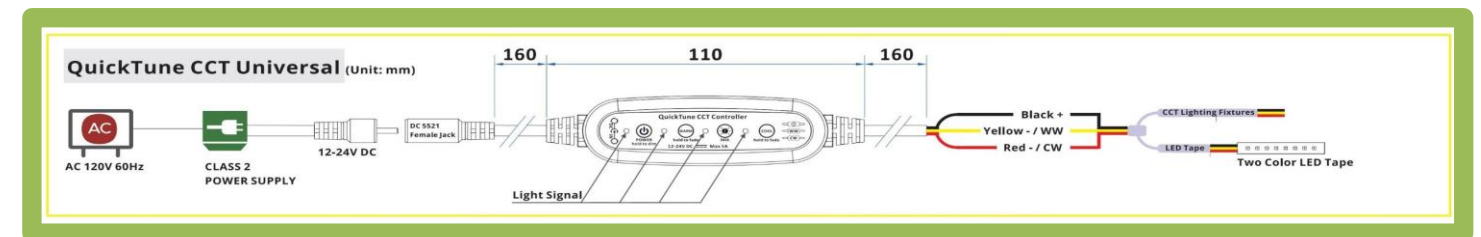

DRAWINGS

WARRANTY & CERTIFICATIONS