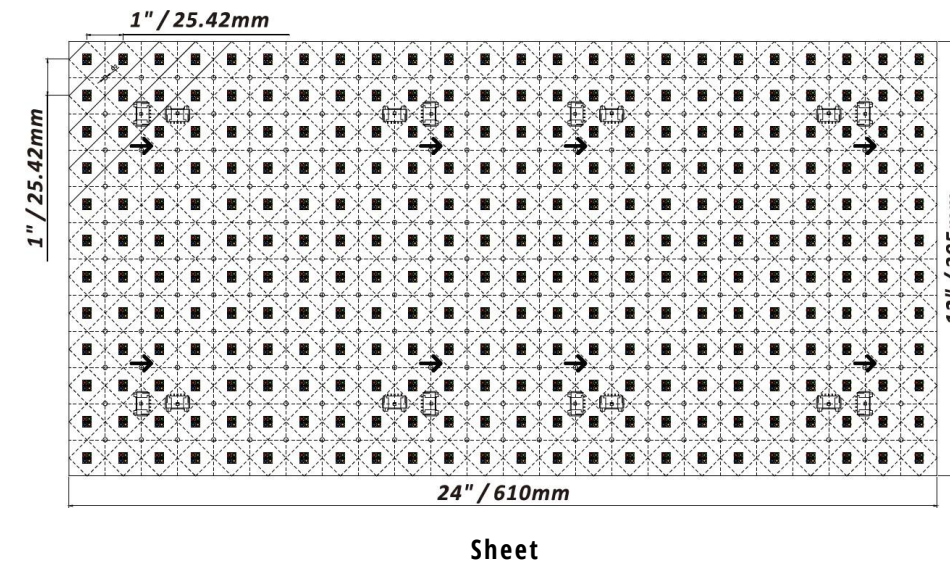

TECHNICAL DRAWINGS - RGBW