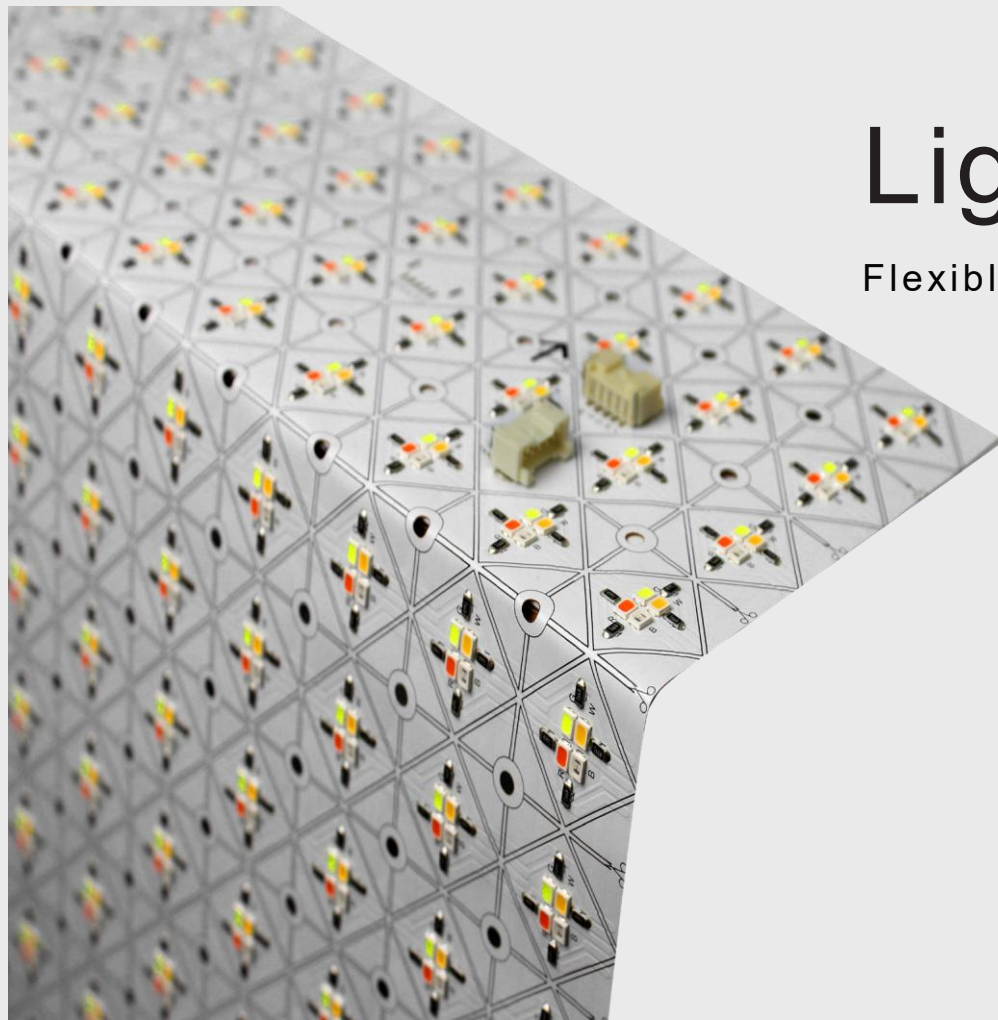

# Flexible LED Sheets

Light that bends  
and flows with your  
imagination.

# LightWave®

Flexible LED Sheet

Bring your ideas to life with LightWave® sheets — lighting that flows with your imagination.

Flexible and simple to install, this light sheet creates smooth, even backlighting across any space. With its adhesive backing, you can simply stick, shape, and shine.

## VERSATILE DESIGN

Super thin, cuttable and bendable, our flex sheets can take on virtually any shape.

They're easy to mount on a range of surfaces, such as walls, ceilings, and furniture.