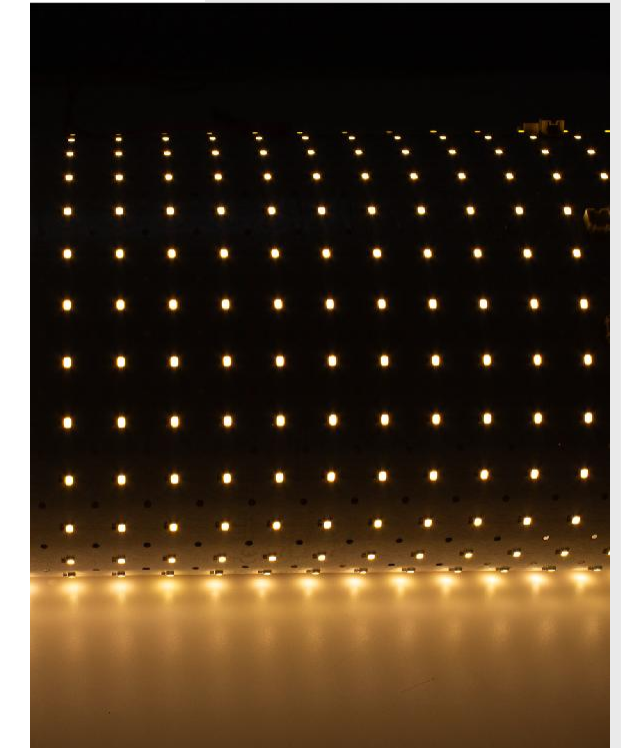

LightWave®

Flexible LED Sheet

Bring your ideas to life with LightWave® sheets — lighting that flows with your imagination.

Flexible and simple to install, this light sheet creates smooth, even backlighting across any space. With its adhesive backing, you can simply stick, shape, and shine.

VERSATILE DESIGN

Super thin, cuttable and bendable, our flex sheets can take on virtually any shape.

They're easy to mount on a range of surfaces, such as walls, ceilings, and furniture.

CUSTOMIZABLE LIGHT

Choose from single-color, tunable white and RGBW.

Dimmable brightness choices for the ultimate control.

Modular & Beautiful

Transform any space with vibrant, customizable light.

LightWave® is ideal for illuminating your architectural, retail and commercial applications.

It's the perfect option to create even light distribution across a large surface area, following the bends and curves of your space.

New LightWave® CH2 Illuminate your space economically with this extra-affordable option that provides exceptional brightness and durability without compromising on performance. Experience the same innovative technology and superior light output, now more accessible than ever.