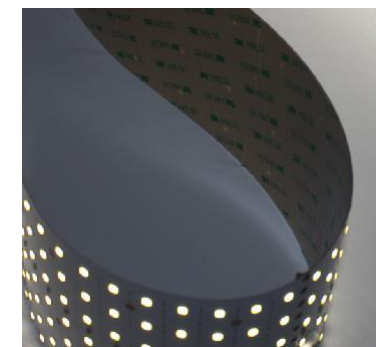

Big Size
Big Impact