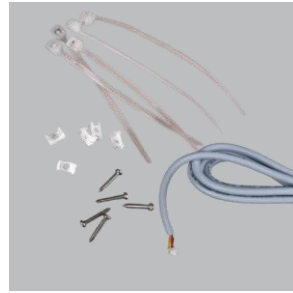

### Included Components

4 LED SHEETS

INSTRUCTIONS

1 per sheet

CONNECTION CABLES

2 long, 2 short per sheet

### Add-Ons

POWER INPUT KIT

Power Input Cable & Cable Management Holder Set

EDGE MODULES

Edge / perimeter solution