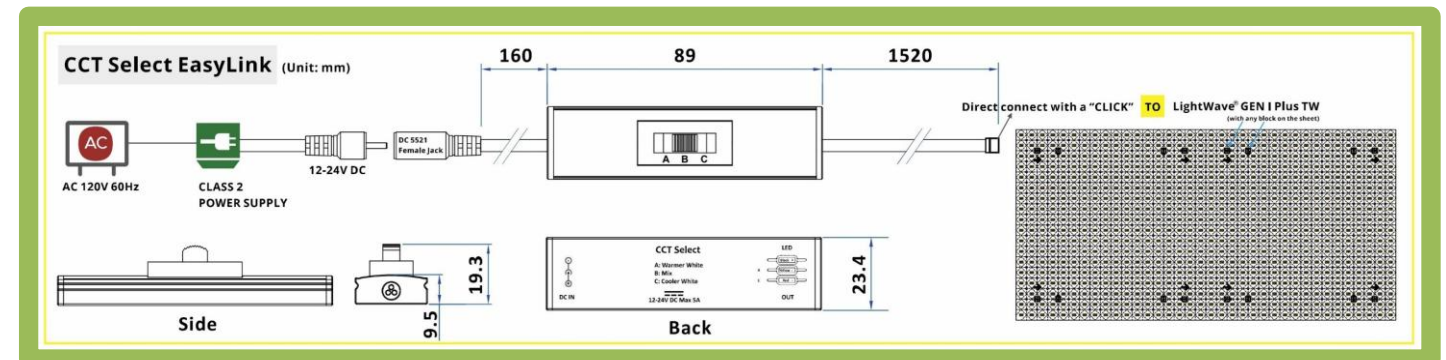

DRAWINGS

WARRANTY & CERTIFICATIONS