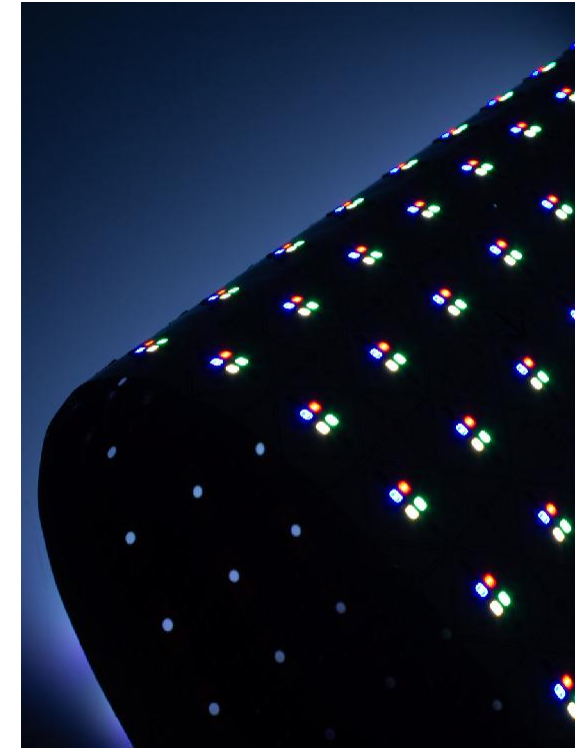

LightWave®

Flexible LED Sheet

Bring your ideas to life with LightWave® sheets — lighting that flows with your imagination.

Flexible and simple to install, this light sheet creates smooth, even backlighting across any space. With its adhesive backing, you can simply stick, shape, and shine.

VERSATILE DESIGN

Super thin, cuttable and bendable, our flex sheets can take on virtually any shape.

They're easy to mount on a range of surfaces, such as walls, ceilings, and furniture.

CUSTOMIZABLE LIGHT

Choose from single-color, tunable white and RGBW.

Dimmable brightness choices for the ultimate control.

Modular & Beautiful

Transform any space with vibrant, customizable light.

LightWave® is ideal for illuminating your architectural, retail and commercial applications.

It's the perfect option to create even light distribution across a large surface area, following the bends and curves of your space.

New LightWave® CH2 Illuminate your space economically with this extra-affordable option that provides exceptional brightness and durability without compromising on performance. Experience the same innovative technology and superior light output, now more accessible than ever.