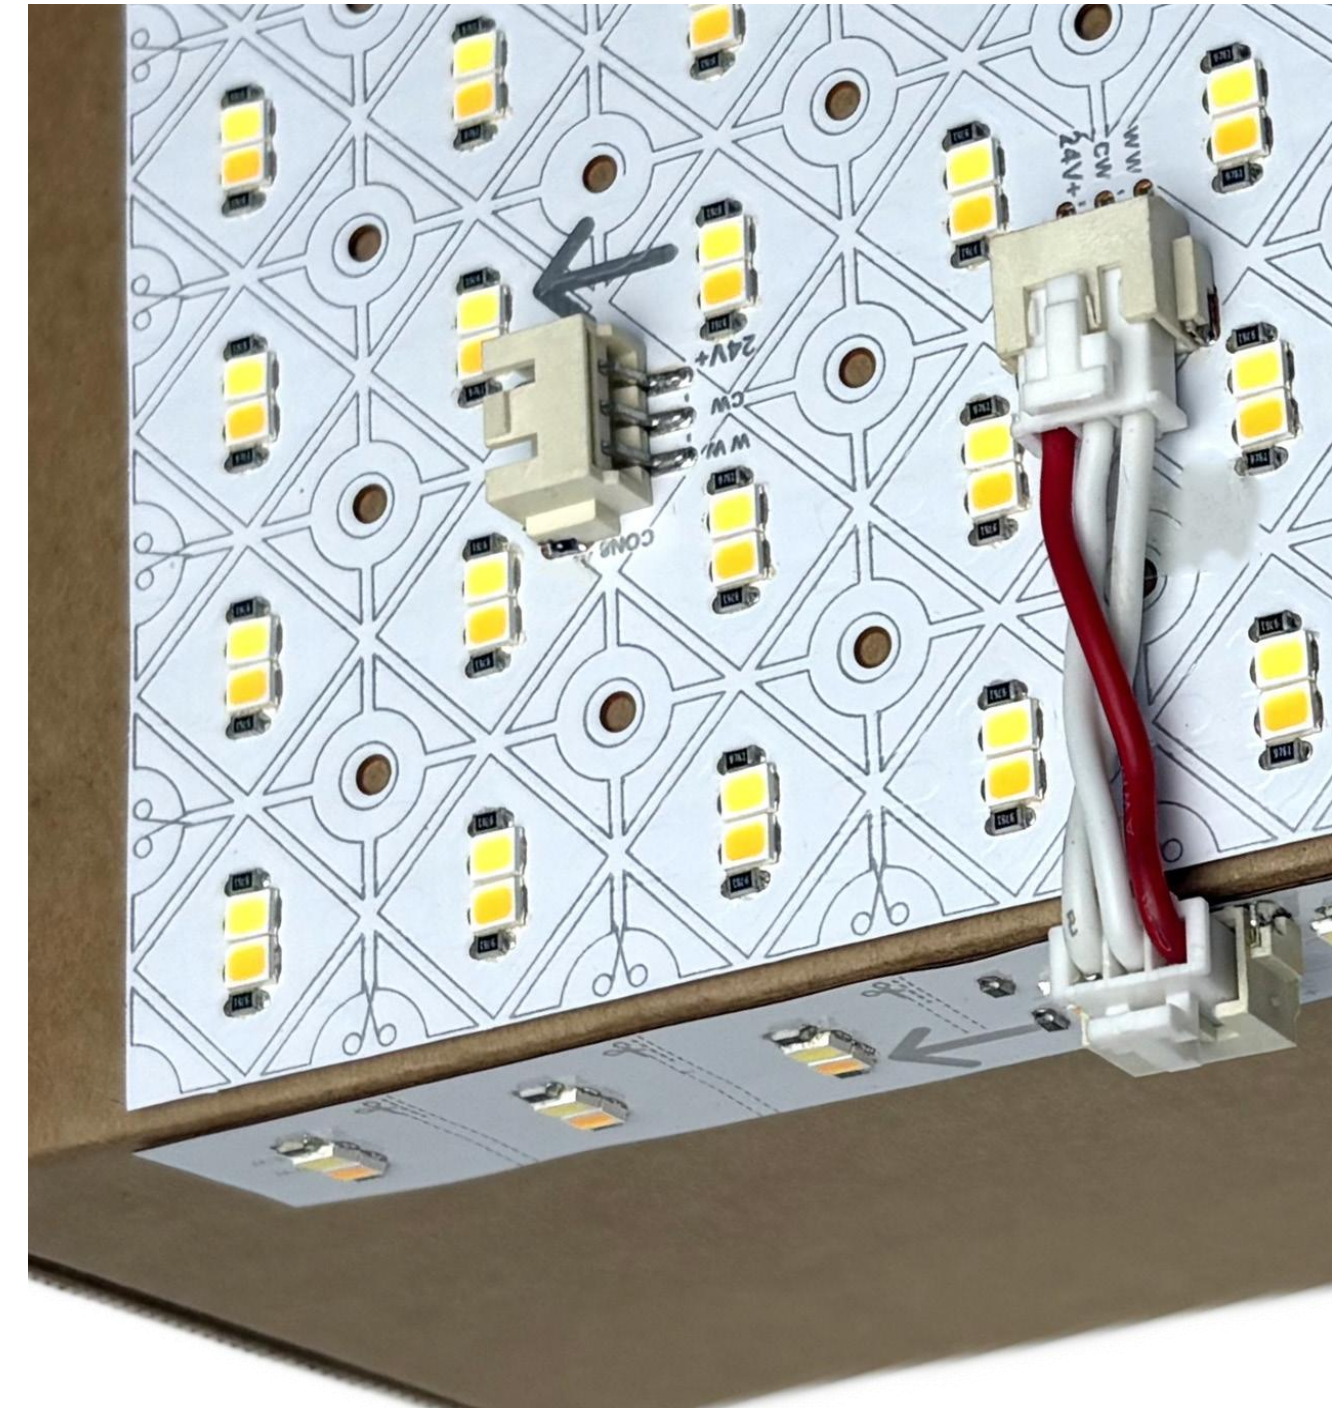

## SPECIFICATION / COMPARISON

LightWave® Edge Single Color White	SKU	Length	Power	LED Qty	Connectors	Spray Coating
For Short Edge / Side	ED-12SCxx-24	12"	0.39W	36	2	Yes
For Long Edge / Side	ED-24SCxx-24	24"	0.78W	72	2	Yes

LightWave® Edge Tuneable White	SKU	Length	Power	LED Qty	Connectors	Spray Coating
For Short Edge / Side	ED-12CCT2765-24	12"	0.39W	18	2	Yes
For Long Edge / Side	ED-24CCT2765-24	24"	0.78W	36	2	Yes

LightWave® Edge RGBW	SKU	Length	Power	LED Qty	Connectors	Spray Coating
For Short Edge / Side	ED-12RGB50-24	12"	4 X 0.17W	48	2	Yes
For Long Edge / Side	ED-24RGB50-24	24"	4 X 0.33W	96	2	Yes