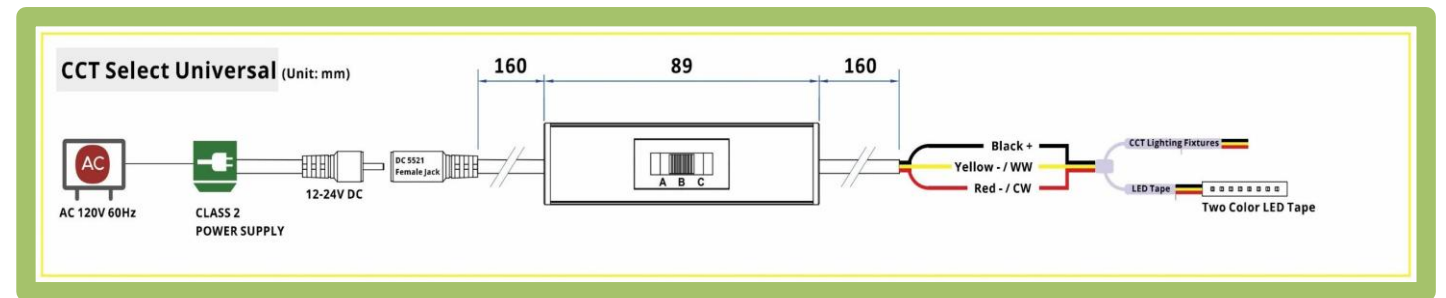

DRAWINGS

WARRANTY & CERTIFICATIONS