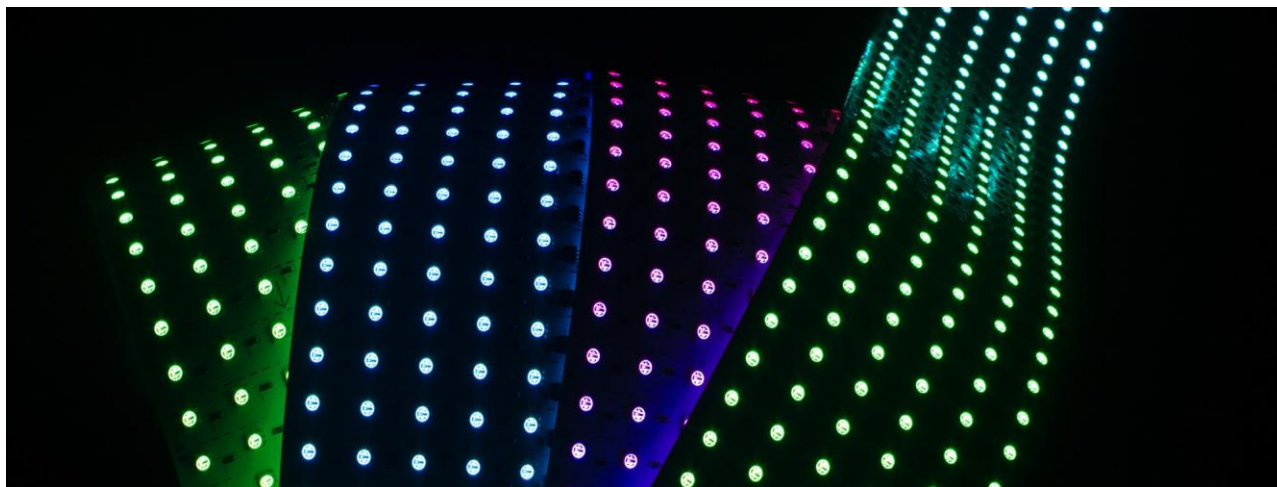

LightWave® Edge Tuneable White	SKU	Length	Power	LED Qty	Connectors	Spray Coating
For Short Edge / Side	ED-12CCT2765-24	12"	0.39W	18	2	Yes
For Long Edge / Side	ED-24CCT2765-24	24"	0.78W	36	2	Yes

LightWave® Edge RGBW	SKU	Length	Power	LED Qty	Connectors	Spray Coating
For Short Edge / Side	ED-12RGB50-24	12"	4 X 0.17W	48	2	Yes
For Long Edge / Side	ED-24RGB50-24	24"	4 X 0.33W	96	2	Yes

## LightWave®

PIXX Product Line

The LightWave® PIXX line brings dynamic, pixel-level control to large-scale lighting installations. Designed for professionals who demand precision, flexibility, and creativity, PIXX products let you craft vibrant, programmable effects across any surface.