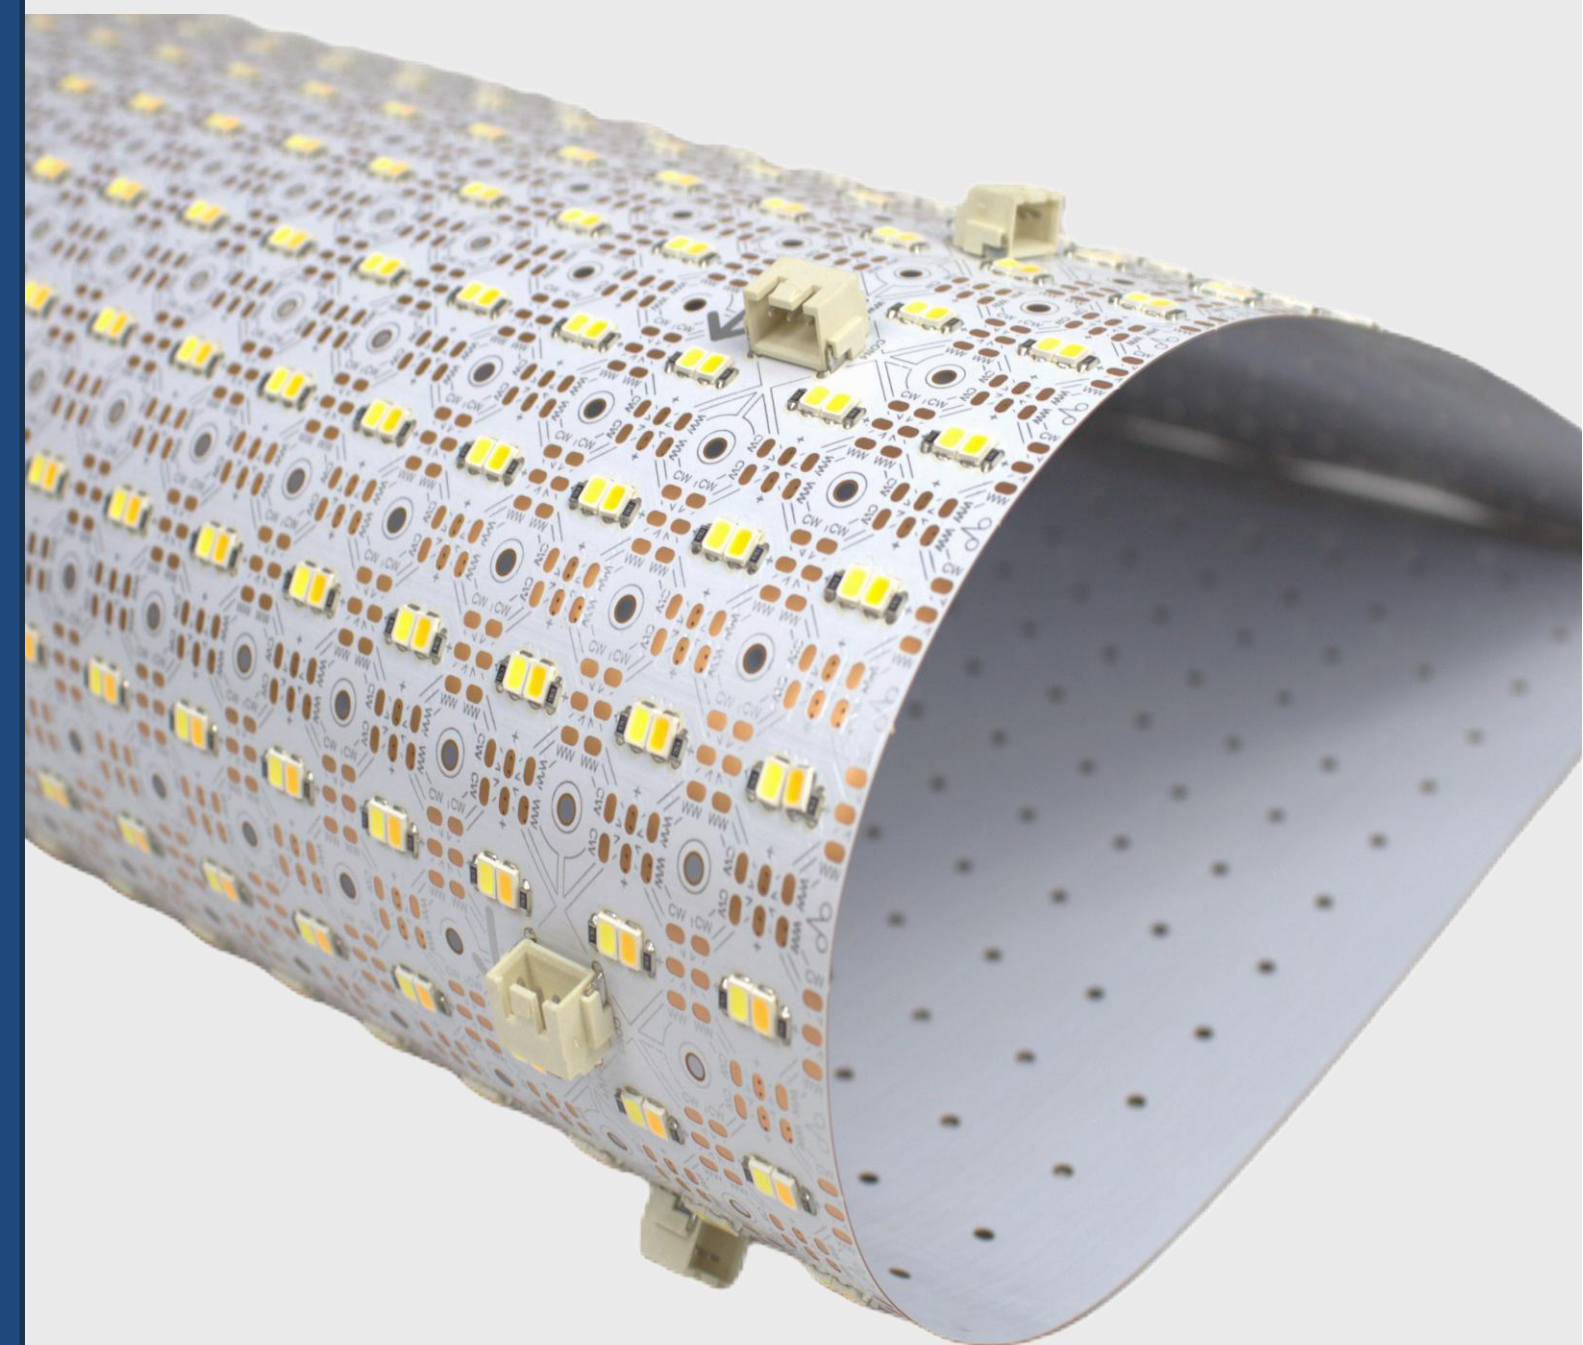

# Flexible LED Sheets

Light that bends  
and flows with your  
imagination.

# LightWave®

Flexible LED Sheet

Bring your ideas to life with LightWave® sheets — lighting that flows with your imagination.

Flexible and simple to install, this light sheet creates smooth, even backlighting across any space. With its adhesive backing, you can simply stick, shape, and shine.

## VERSATILE DESIGN

Super thin, cuttable and bendable, our flex sheets can take on virtually any shape.

They're easy to mount on a range of surfaces, such as walls, ceilings, and furniture.

## Modular & Beautiful

Transform any space with vibrant, customizable light.

LightWave® is ideal for illuminating your architectural, retail and commercial applications.

It's the perfect option to create even light distribution across a large surface area, following the bends and curves of your space.