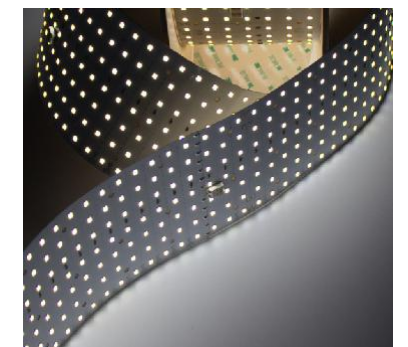

Big Size
Big Impact