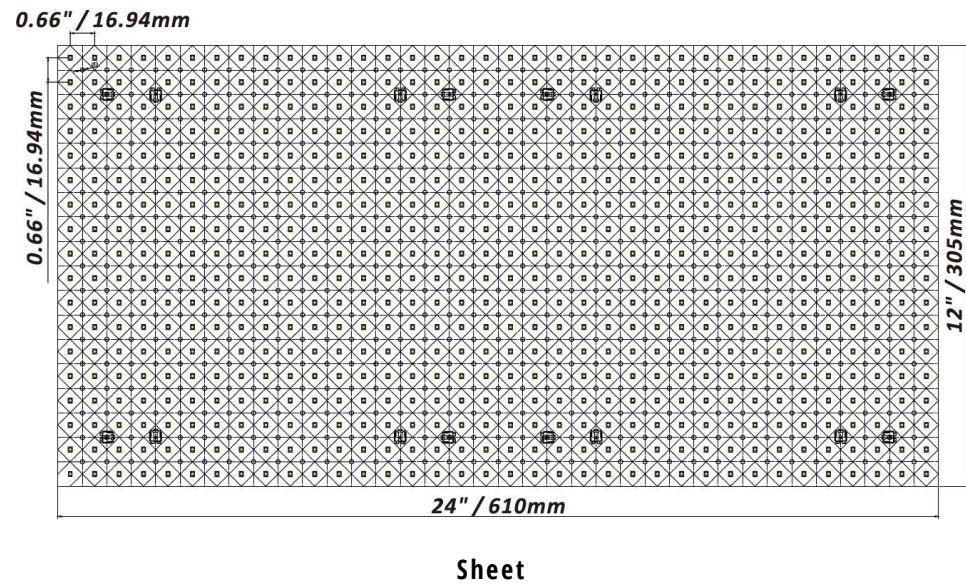

TECHNICAL DRAWINGS - SCW