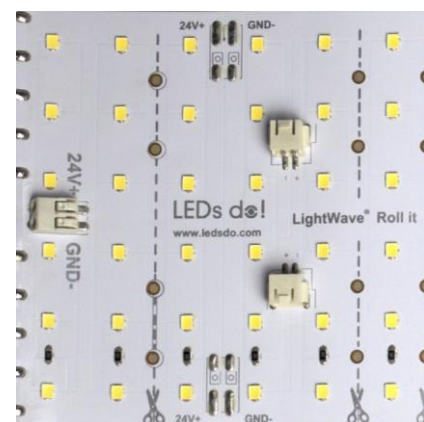

Ideal for any project needing smooth, continuous illumination across a wide or lengthy area:

- Retail display walls
- Backlighting signage and billboards
- Airport, subway, or transit corridors
- Trade show booths and event backdrops
- Long hallways, staircases and corridors
- Warehouse or industrial task lighting

Take illumination to the next level with our rollable LightWave®. Delivered in continuous rolls of up to 40 feet, it covers expansive surfaces effortlessly while maintaining the same thin, bright, and flexible profile you love with our LightWave® line. Its roll format makes transporting, handling, and installing large areas fast and efficient, reducing time on site without sacrificing quality or design freedom.

Simple Installation

By powering one long section instead of several smaller panels, LightWave Roll It! simplifies installation:

- Fewer drivers / power supplies
- Fewer splices and connectors
- Less wiring clutter

Big Size
Big Impact

Need custom cuts? Illuminate LightWave® Roll It! can be combined with our cuttable LightWave® products with the perfect match, so you can roll out our large format light sheet while still working around the unique shapes of your space.