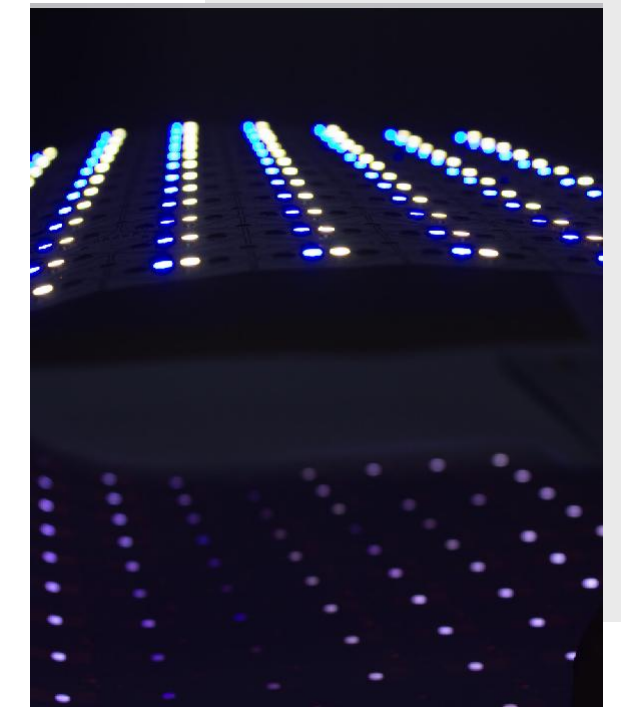

Modular & Beautiful

Transform any space with vibrant, customizable light.

LightWave® is ideal for illuminating your architectural, retail and commercial applications.

It's the perfect option to create even light distribution across a large surface area, following the bends and curves of your space.