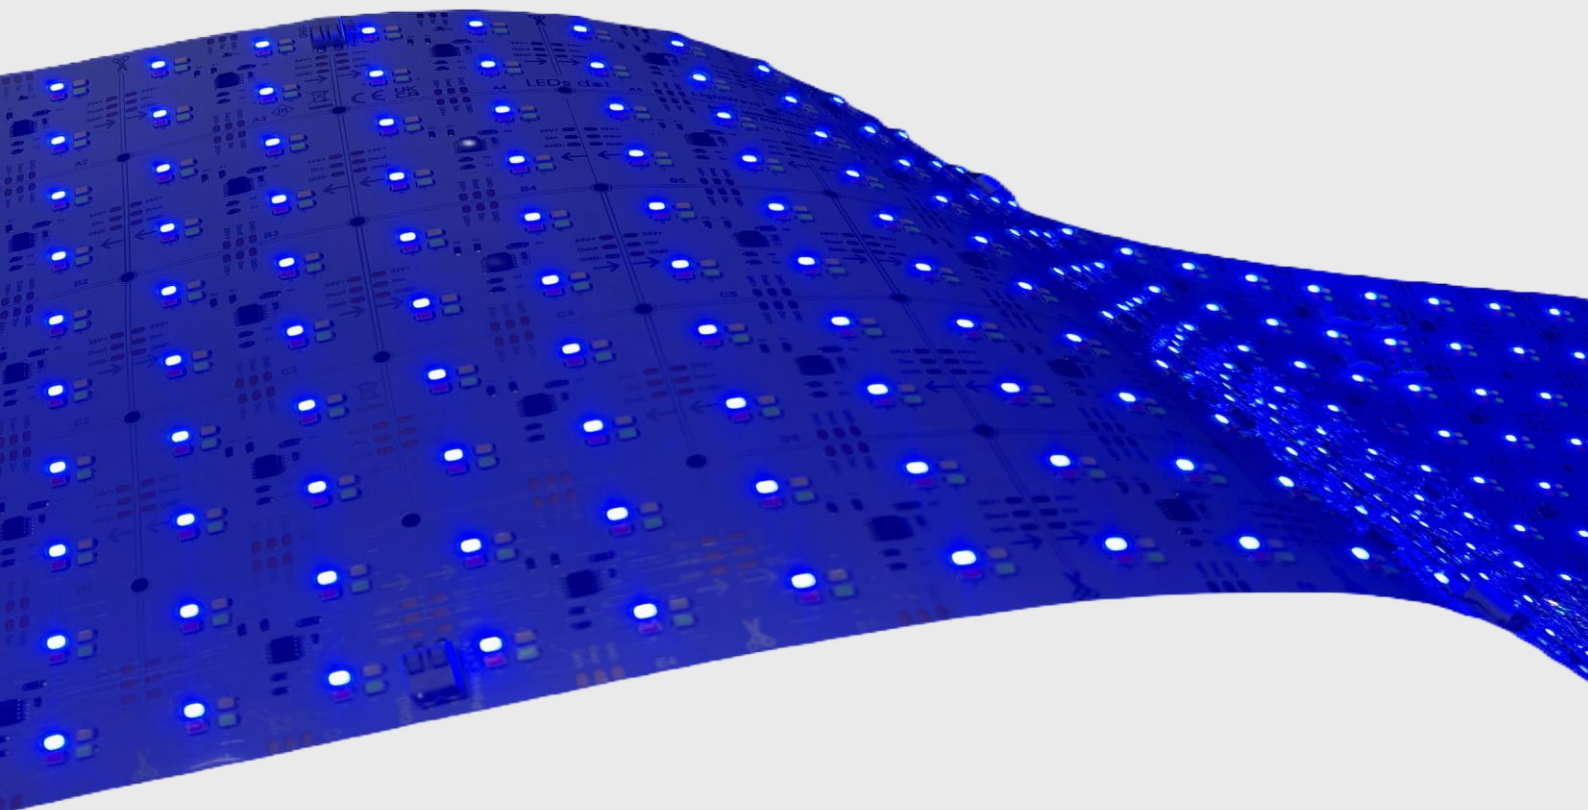

LightWave®

PIXX Product Line

The LightWave® PIXX line brings dynamic, pixel-level control to large-scale lighting installations. Designed for professionals who demand precision, flexibility, and creativity, PIXX products let you craft vibrant, programmable effects across any surface.