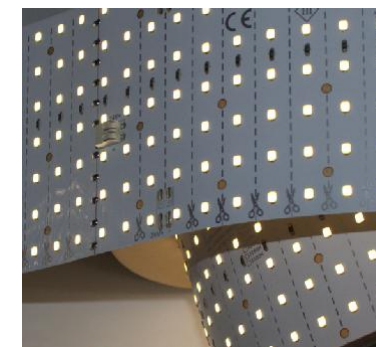

Big Size
Big Impact