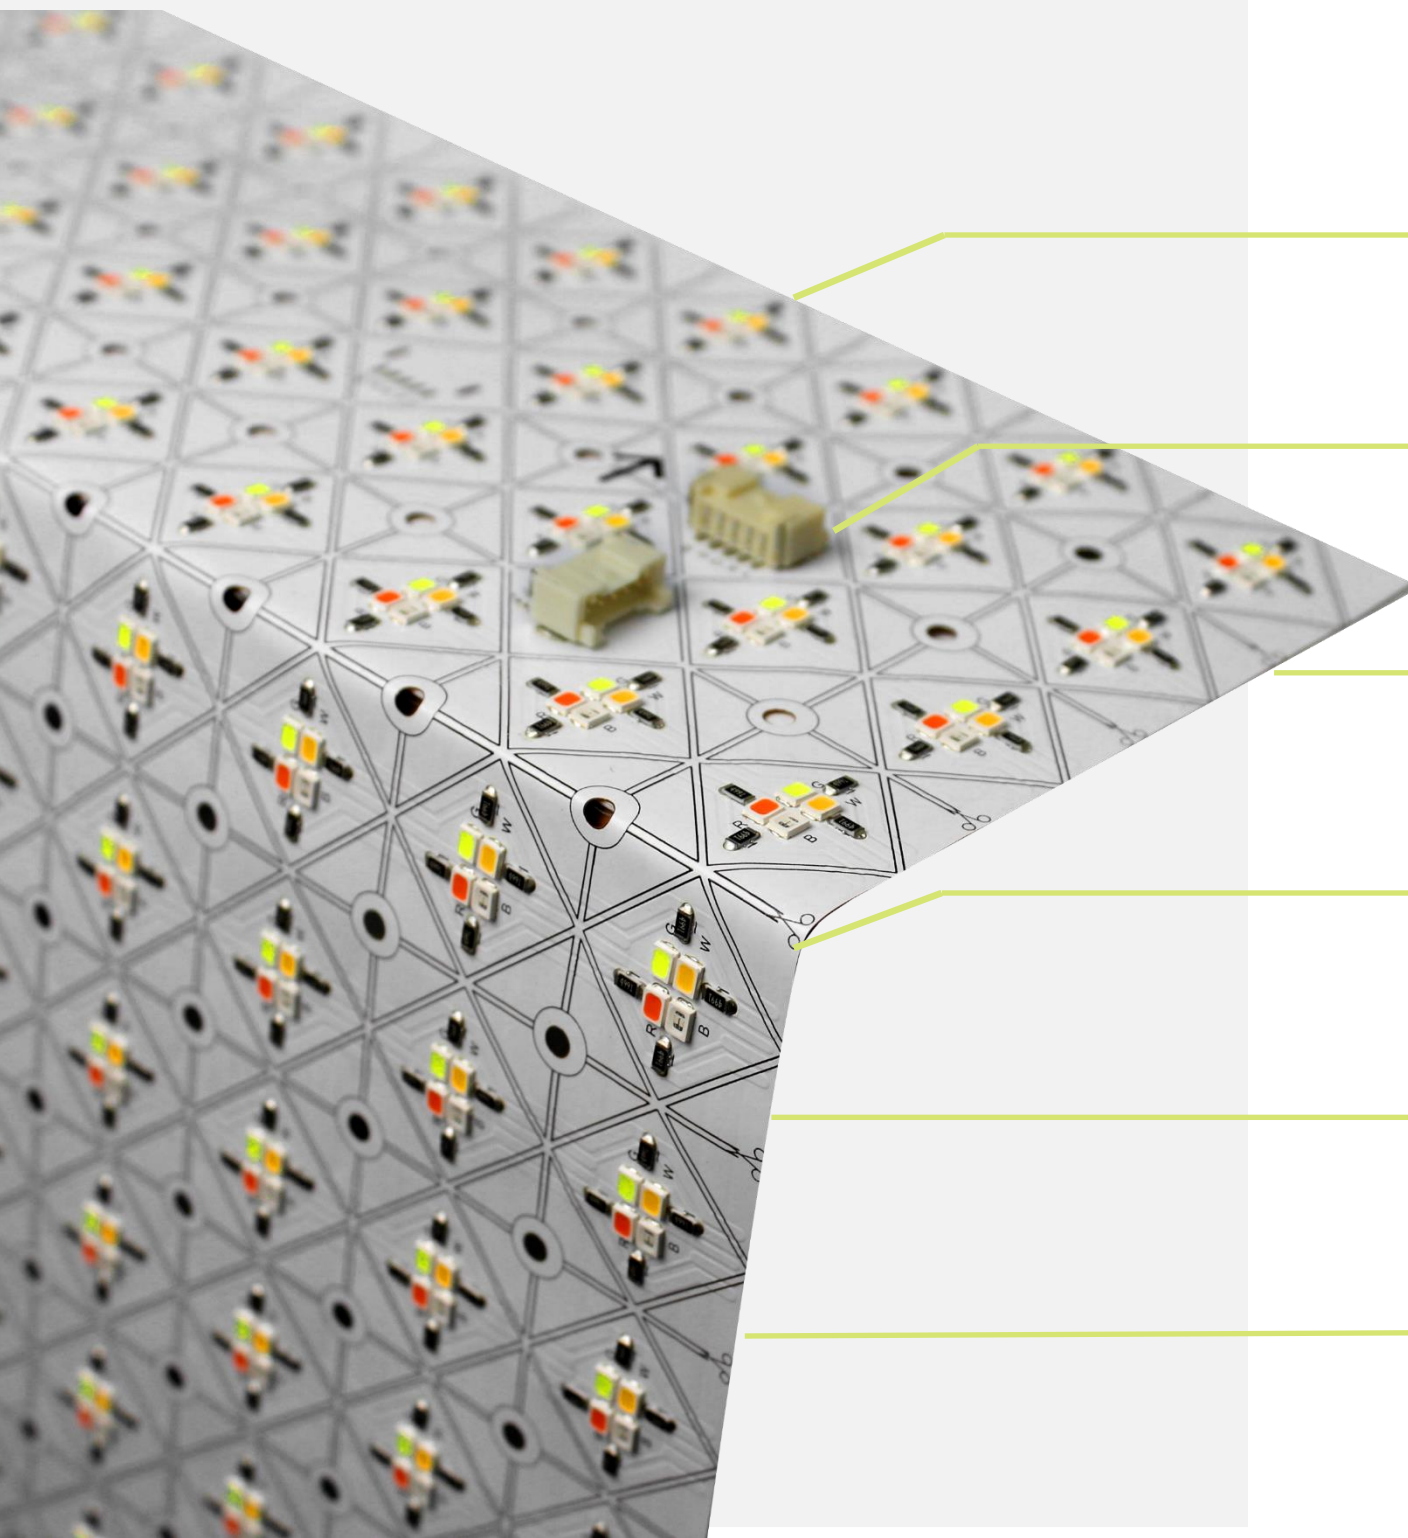

Light with Limitless Flexibility