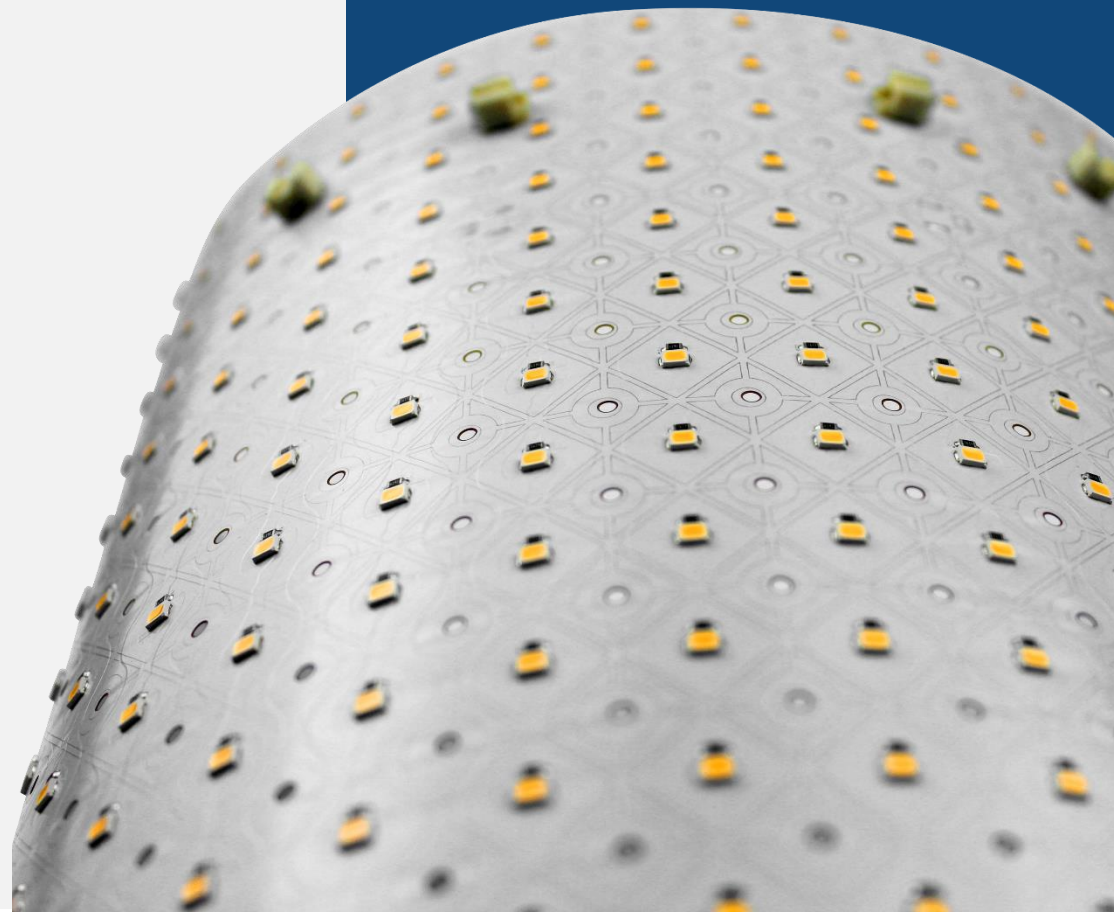

## Flexible, modular light sheet

Unleash your creativity with Specialty Lighting's *LightWave* sheets. This incredibly adaptable lighting brightens any space in a snap.

Bendable like a wave of light, this adhesive-backed sheet brings a new level of versatility to illumination. It's the perfect option to create even light distribution across a large surface area, following the bends and curves of your space.

### Flexible Design

Cutable and bendable, our flex sheets can become virtually any shape.

Super thin (LESS than 7mm!) and flexible design for easy integration into any environment.

Effortlessly mountable on a range of surfaces, such as walls, ceilings, and furniture. Ideal for backlit applications.

### Versatile Applications

Designed to transform any space with vibrant, customizable illumination.

Our light sheet's thin and bendable design allows it to be folded to accommodate the curves and edges of your space.

## Easy Application

Our 3M adhesive backing allows simple installation. Keep it in place with our specially designed-support screw.

Size	Type	Color	LED Qty	Power	Efficiency	Light Output	CRI
12" x 24" 305 x 610mm	Single Color	3000K 5000K 6500K	648	20W	107 - 114 lm/W	2080 - 2600lm	Ra 80
12" x 24" 305 x 610mm	Tuneable CCT	2700K - 6500K	2 x 648	2 x 20W	107 - 114 lm/W	2700K: 2080lm  6500K: 2600lm	Ra 80
12" x 24" 305 x 610mm	RGBW	Red Green Blue 5000K	4 x 288	4 x 11W	114 lm/W	5000K: 1100lm	Ra 80