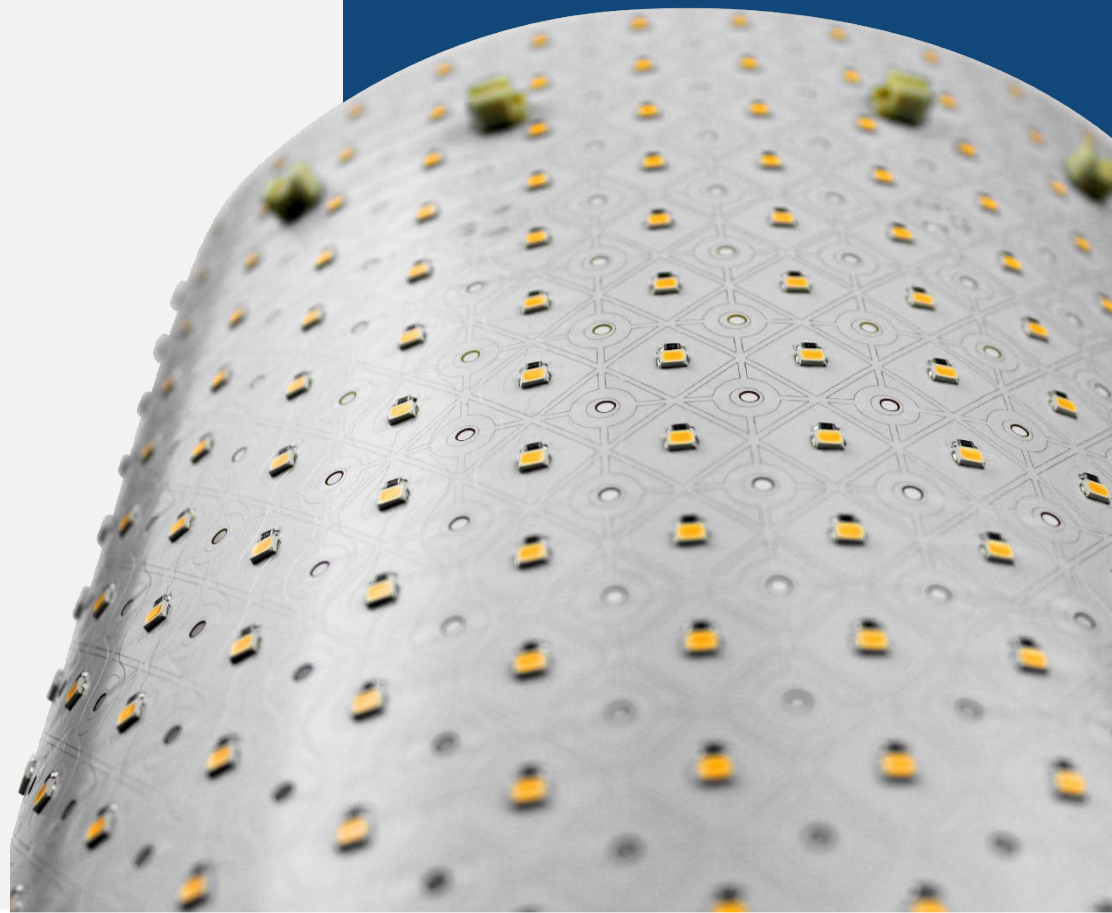

LightWave

Flexible, modular light sheet

Unleash your creativity with Specialty Lighting's *LightWave* sheets. This incredibly adaptable lighting brightens any space in a snap.

Bendable like a wave of light, this adhesive-backed sheet brings a new level of versatility to illumination. It's the perfect option to create even light distribution across a large surface area, following the bends and curves of your space.

Flexible Design

Cutable and bendable, our flex sheets can become virtually any shape.

Super thin (LESS than 7mm!) and flexible design for easy integration into any environment.

Effortlessly mountable on a range of surfaces, such as walls, ceilings, and furniture. Ideal for backlit applications.

Designed to transform any space with vibrant, customizable illumination.

Our light sheet's thin and bendable design allows it to be folded to accommodate the curves and edges of your space.

Ideal for architectural, retail, and commercial applications.

Can be cut to take on almost any shape.

Bendable

Bendable along the cutting area.

Any Size & Configuration

LightWave can be arranged to suit nearly any space

Easy Application

Our 3M adhesive backing allows simple installation. Keep it in place with our specially designed-support screw.