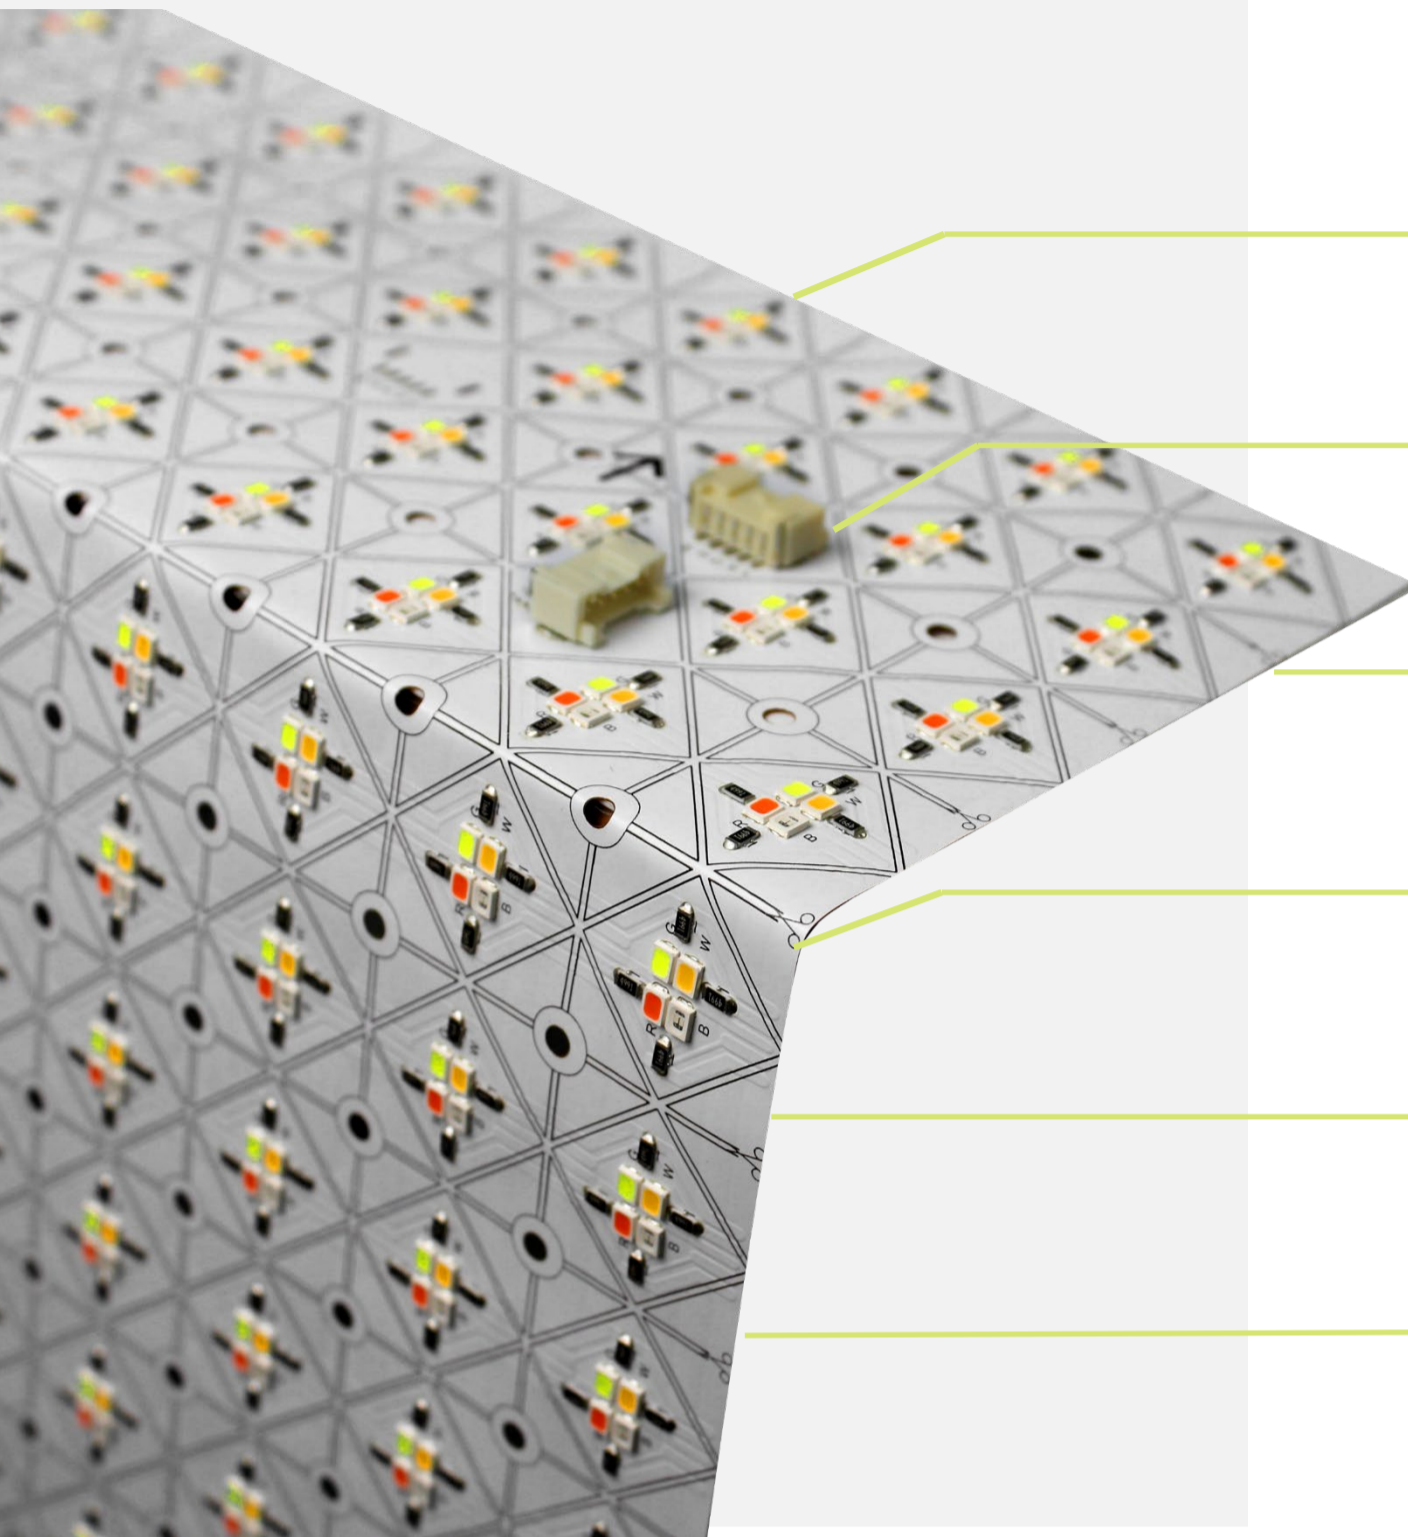

Light with Limitless Flexibility