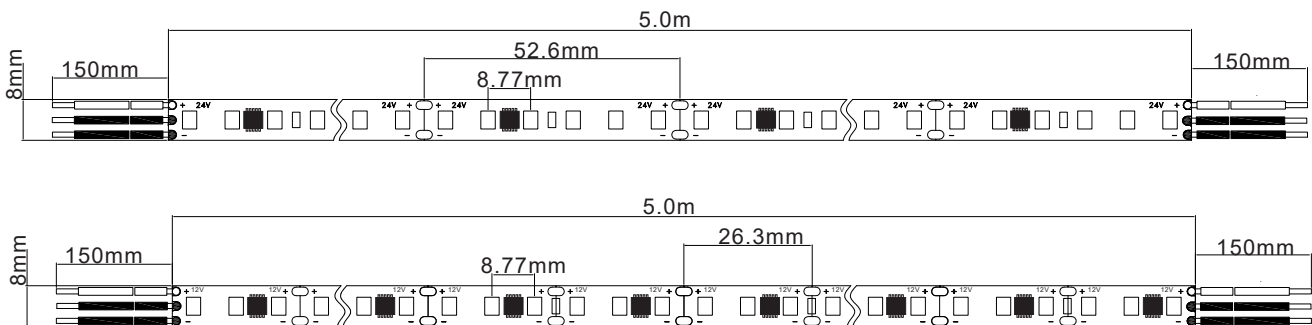

# CCT Digital

Cuttable

Dimmable

Beam

3M VHB TAPE

Model	LEDs/m	Width	Length /reel	Segment /cut	Voltage	Power	CCT	Lumen (lm/m)	lm/W	Ra	SDCM	EEL	Life Time
SL-FLEX-3838114CCTD808-12V-001	114	8mm	5m	26.3mm	12V	5W/m	2700K	480	96	80	5	F	30000h
						5W/m	6500K	500	100				
SL-FLEX-3838114CCTD808-24V-001	114	8mm	5m	52.6mm	24V	5W/m	2700K	480	96	80	5	F	30000h
						5W/m	6500K	500	100				