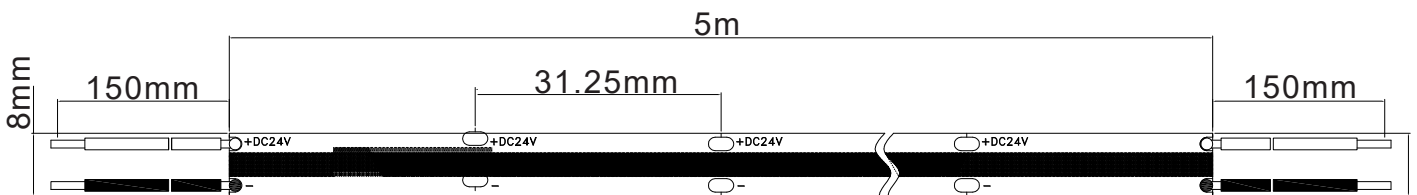

# Neon 2

25 6LEDs/m 11W/m

Cuttable

Dimmable

Beam

3M VHB TAPE

Model	LEDs/m	Width	Length /reel	Segment /cut	Voltage	Power	CCT	Lumen (lm/m)	lm/W	Ra	SDCM	Eff. Class	Life Time
SL-FLEX-25627908-24V-001	256	8mm	5m	31.25mm	24V	11.0W	2700K	990	90	90	4	G	30000h
SL-FLEX-25630908-24V-001							3000K	990	90		4	G	
SL-FLEX-25640908-24V-001							4000K	990	90		4	G	
SL-FLEX-25650908-24V-001							5000K	1090	99.1		4	F	
SL-FLEX-25665908-24V-001							6500K	1090	99.1		4	F	