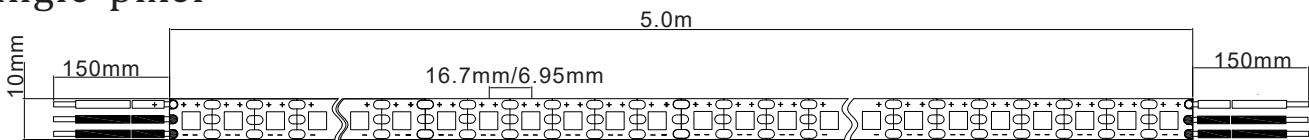

Single pixel

Accessories