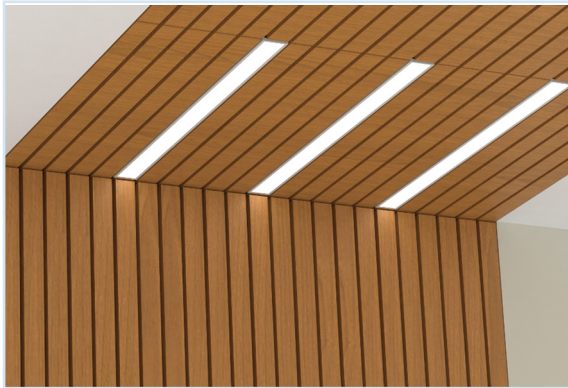

LumiSlat

wall/ceiling lighting system