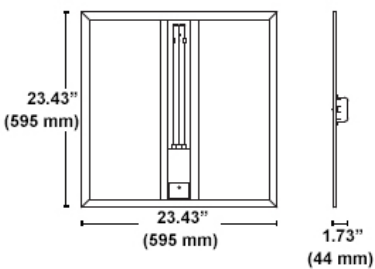

standard features

- Input voltage: 100-240VAC
- Wavelength: 253.7 nm
- Luminaire Power: 36W, 36W, 64W
- Power UV-C mode: 36W, 30W, 30W
- Color temperature: 3000 - 6500K CCT
- Dimmable: 10 - 100%
- Lumens: 3600 lm, 3600 lm, 6400 lm
- Dimensions: 23.43" x 23.43" x 1.73" / 47.05" x 11.61" x 1.73" / 47.05" x 23.43" x 1.73"

UV-C light panel controlled by wall switch, single CCT ordering information

item number	dimensions	voltage	power luminaire	lumens	CCT	dimming	power UV-C mode	base	wavelength
SL-SC-L-PL10-D1	23.43" x 23.43" x 1.73"	100-240VAC	36W	3600 lm	3000K 4000K 6500K	no	36W	2G11	253.7 nm
SL-SC-L-PL11-D1	47.05" x 11.61" x 1.73"	100-240VAC	36W	3600 lm	3000K 4000K 6500K	no	30W	G13	253.7 nm
SL-SC-L-PL12-D1	47.05" x 23.43" x 1.73"	100-240VAC	64W	6400 lm	3000K 4000K 6500K	no	30W	G13	253.7 nm

UV-C light panel

UV-C light panel controlled by remote, single CCT ordering information

item number	dimensions	voltage	power luminaire	lumens	CCT	dimming	power UV-C mode	base	wavelength
SL-SC-L-PL10-D2	23.43" x 23.43" x 1.73"	100-240VAC	36W	3600 lm	3000K 4000K 6500K	no	36W	2G11	253.7 nm
SL-SC-L-PL11-D2	47.05" x 11.61" x 1.73"	100-240VAC	36W	3600 lm	3000K 4000K 6500K	no	30W	G13	253.7 nm
SL-SC-L-PL12-D2	47.05" x 23.43" x 1.73"	100-240VAC	64W	6400 lm	3000K 4000K 6500K	no	30W	G13	253.7 nm

UV-C light panel, CCT & dimming controlled by remote ordering information

item number	dimensions	voltage	power luminaire	lumens	CCT	dimming	power UV-C mode	base	wavelength
SL-SC-L-PL10-D4	23.43" x 23.43" x 1.73"	100-240VAC	36W	3600 lm	3000 - 6500K CCT tunable	10-100% dimmable	36W	2G11	253.7 nm
SL-SC-L-PL11-D4	47.05" x 11.61" x 1.73"	100-240VAC	36W	3600 lm	3000 - 6500K CCT tunable	10-100% dimmable	30W	G13	253.7 nm
SL-SC-L-PL12-D4	47.05" x 23.43" x 1.73"	100-240VAC	64W	6400 lm	3000 - 6500K CCT tunable	10-100% dimmable	30W	G13	253.7 nm