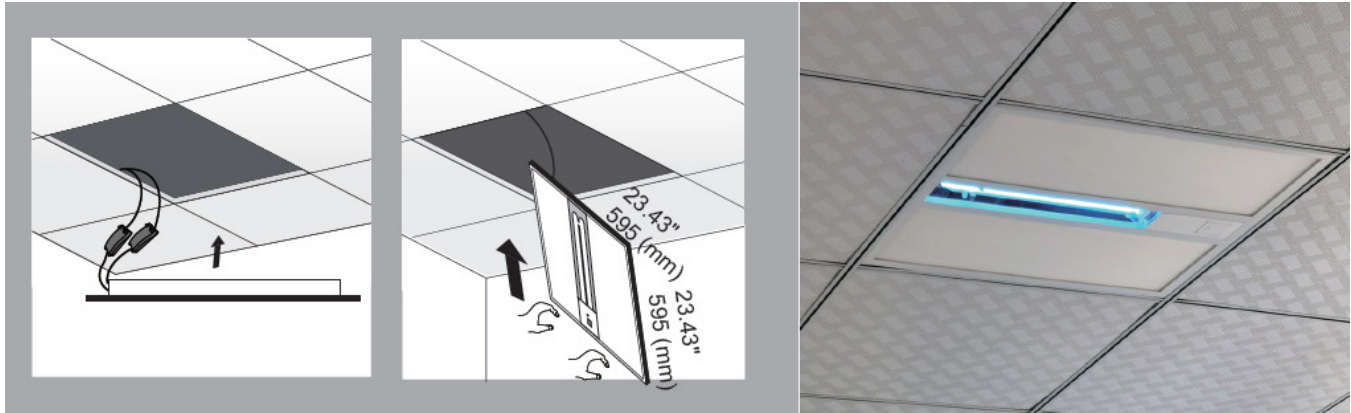

Detection Area
Near: 3.28'-9.84'(1-3m) / Medium: 9.84'-16.4' (3-5m) / Far: 16.4'-22.97' (5-7m)

Set into A/B/C/D/E/F Groups

UV-C light panel

installation options

recessed mount

surface mount

motion sensor

The UV-C lamp will automatically shut off when someone approaches the space.