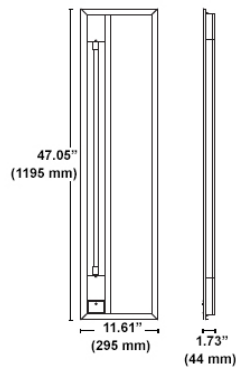

standard features

- Input voltage: 100-240VAC
- Wavelength: 253.7 nm
- Luminaire Power: 36W, 36W, 64W
- Power UV-C mode: 36W, 30W, 30W
- Color temperature: 3000 - 6500K CCT
- Dimmable: 10 - 100%
- Lumens: 3600 lm, 3600 lm, 6400 lm
- Dimensions: 23.43" x 23.43" x 1.73" / 47.05" x 11.61" x 1.73" / 47.05" x 23.43" x 1.73"

UV-C light panel controlled by wall switch, single CCT ordering information

item number	dimensions	voltage	power luminaire	lumens	CCT	dimming	power UV-C mode	base	wavelength
SL-SC-L-PL10-D1	23.43" x 23.43" x 1.73"	100-240VAC	36W	3600 lm	3000K 4000K 6500K	no	36W	2G11	253.7 nm
SL-SC-L-PL11-D1	47.05" x 11.61" x 1.73"	100-240VAC	36W	3600 lm	3000K 4000K 6500K	no	30W	G13	253.7 nm
SL-SC-L-PL12-D1	47.05" x 23.43" x 1.73"	100-240VAC	64W	6400 lm	3000K 4000K 6500K	no	30W	G13	253.7 nm

UV-C light panel

UV-C light panel controlled by remote, single CCT ordering information

item number	dimensions	voltage	power luminaire	lumens	CCT	dimming	power UV-C mode	base	wavelength
SL-SC-L-PL10-D2	23.43" x 23.43" x 1.73"	100-240VAC	36W	3600 lm	3000K 4000K 6500K	no	36W	2G11	253.7 nm
SL-SC-L-PL11-D2	47.05" x 11.61" x 1.73"	100-240VAC	36W	3600 lm	3000K 4000K 6500K	no	30W	G13	253.7 nm
SL-SC-L-PL12-D2	47.05" x 23.43" x 1.73"	100-240VAC	64W	6400 lm	3000K 4000K 6500K	no	30W	G13	253.7 nm

UV-C light panel, CCT & dimming controlled by remote ordering information

item number	dimensions	voltage	power luminaire	lumens	CCT	dimming	power UV-C mode	base	wavelength
SL-SC-L-PL10-D4	23.43" x 23.43" x 1.73"	100-240VAC	36W	3600 lm	3000 - 6500K CCT tunable	10-100% dimmable	36W	2G11	253.7 nm
SL-SC-L-PL11-D4	47.05" x 11.61" x 1.73"	100-240VAC	36W	3600 lm	3000 - 6500K CCT tunable	10-100% dimmable	30W	G13	253.7 nm
SL-SC-L-PL12-D4	47.05" x 23.43" x 1.73"	100-240VAC	64W	6400 lm	3000 - 6500K CCT tunable	10-100% dimmable	30W	G13	253.7 nm