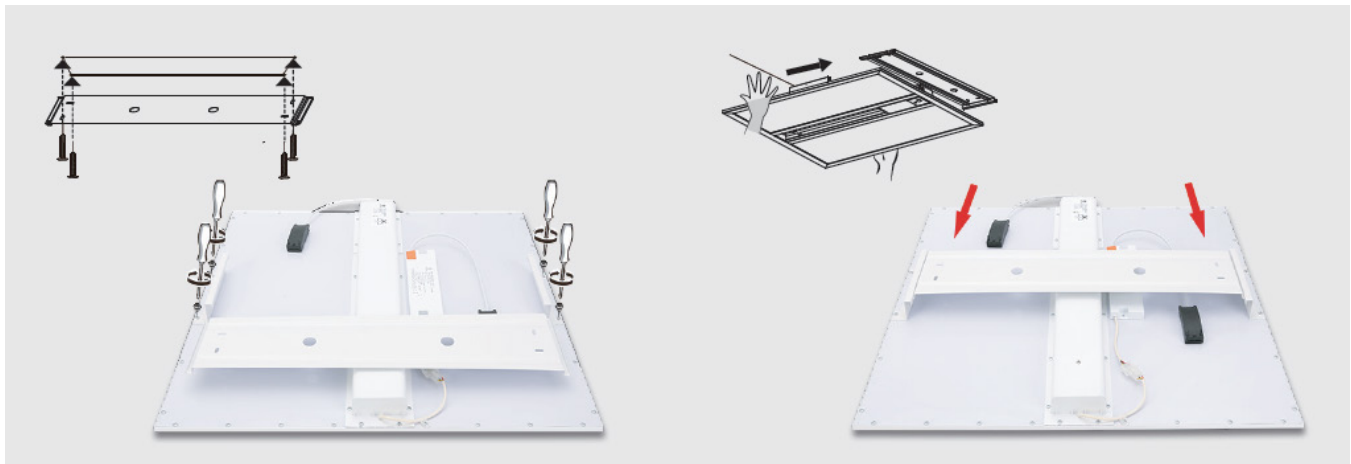

Detection Area
Near: 3.28'-9.84'(1-3m) / Medium: 9.84'-16.4' (3-5m) / Far: 16.4'-22.97' (5-7m)

Set into A/B/C/D/E/F Groups

UV-C light panel

installation options

recessed mount

surface mount

motion sensor

The UV-C lamp will automatically shut off when someone approaches the space.