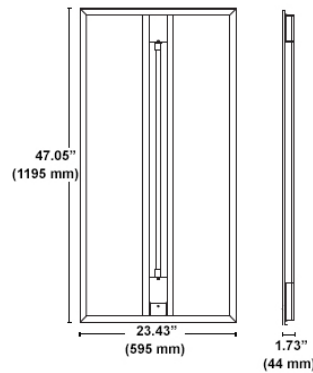

standard features

- Input voltage: 100-240VAC
- Wavelength: 253.7 nm
- Luminaire Power: 36W, 36W, 64W
- Power UV-C mode: 36W, 30W, 30W
- Color temperature: 3000 - 6500K CCT
- Dimmable: 10 - 100%
- Lumens: 3600 lm, 3600 lm, 6400 lm
- Dimensions: 23.43" x 23.43" x 1.73" / 47.05" x 11.61" x 1.73" / 47.05" x 23.43" x 1.73"

UV-C light panel controlled by wall switch, single CCT ordering information

item number	dimensions	voltage	power luminaire	lumens	CCT	dimming	power UV-C mode	base	wavelength
SL-SC-L-PL10-D1	23.43" x 23.43" x 1.73"	100-240VAC	36W	3600 lm	3000K 4000K 6500K	no	36W	2G11	253.7 nm
SL-SC-L-PL11-D1	47.05" x 11.61" x 1.73"	100-240VAC	36W	3600 lm	3000K 4000K 6500K	no	30W	G13	253.7 nm
SL-SC-L-PL12-D1	47.05" x 23.43" x 1.73"	100-240VAC	64W	6400 lm	3000K 4000K 6500K	no	30W	G13	253.7 nm

UV-C light panel

UV-C light panel controlled by remote, single CCT ordering information

item number	dimensions	voltage	power luminaire	lumens	CCT	dimming	power UV-C mode	base	wavelength
SL-SC-L-PL10-D2	23.43" x 23.43" x 1.73"	100-240VAC	36W	3600 lm	3000K 4000K 6500K	no	36W	2G11	253.7 nm
SL-SC-L-PL11-D2	47.05" x 11.61" x 1.73"	100-240VAC	36W	3600 lm	3000K 4000K 6500K	no	30W	G13	253.7 nm
SL-SC-L-PL12-D2	47.05" x 23.43" x 1.73"	100-240VAC	64W	6400 lm	3000K 4000K 6500K	no	30W	G13	253.7 nm

UV-C light panel, CCT & dimming controlled by remote ordering information

item number	dimensions	voltage	power luminaire	lumens	CCT	dimming	power UV-C mode	base	wavelength
SL-SC-L-PL10-D4	23.43" x 23.43" x 1.73"	100-240VAC	36W	3600 lm	3000 - 6500K CCT tunable	10-100% dimmable	36W	2G11	253.7 nm
SL-SC-L-PL11-D4	47.05" x 11.61" x 1.73"	100-240VAC	36W	3600 lm	3000 - 6500K CCT tunable	10-100% dimmable	30W	G13	253.7 nm
SL-SC-L-PL12-D4	47.05" x 23.43" x 1.73"	100-240VAC	64W	6400 lm	3000 - 6500K CCT tunable	10-100% dimmable	30W	G13	253.7 nm