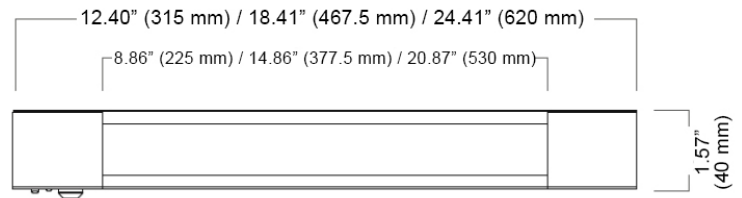

Project: _____ Type: _____

Item No. _____

Location: _____

Notes: _____

LSC UV-C cabinet light

standard features

- Input voltage standard & UV-C mode: 100-240VAC
- Lamp type: LED
- Wavelength: 270-280 nm
- Power standard mode: 6W, 9W, 12W
- Power UV-C mode: 2.5W, 4.5W, 5.4W
- Color temperature: 3000K
- Lumens: 500 lm, 800 lm, 1000 lm
- UV-C radiated optical power: 36 mw, 60 mw, 72 mw
- Dimensions: 12.40" x 1.57" x 0.79" / 18.41" x 1.57" x 0.79" / 24.41" x 1.57" x 0.79"
- Construction: Aluminum and silica glass
- Power supply (driver): UL & cUL listed, 12W wall mount power supply with 5' quick-disconnect power cord
- Connecting cable: Fixture comes with 3' connecting cord
- Sterilization time - delayed: 30 seconds
- Cumulative working time: 60 minutes

ordering information

item number	power standard mode	power UV-C mode	voltage	dimensions	wavelength	UV-C radiated optical power	lamp
SL-UB-UV-C-LSC6W	6W	2.5W	100-240VAC	12.40" x 1.57" x 0.79"	270-280 nm	36 mw	LED
SL-UB-UV-C-LSC9W	9W	4.5W	100-240VAC	18.41" x 1.57" x 0.79"	270-280 nm	60 mw	LED
SL-UB-UV-C-LSC12W	12W	5.4W	100-240VAC	24.41" x 1.57" x 0.79"	270-280 nm	72 mw	LED