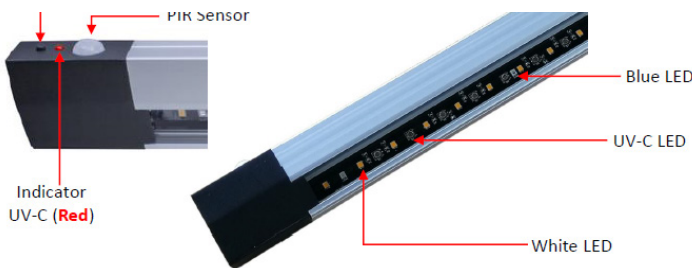

Project: _____ Type: _____

Item No. _____

Location: _____

Notes: _____

LSC UV-C cabinet light

standard features

- Input voltage standard & UV-C mode: 100-240VAC
- Lamp type: LED
- Wavelength: 270-280 nm
- Power standard mode: 6W, 9W, 12W
- Power UV-C mode: 2.5W, 4.5W, 5.4W
- Color temperature: 3000K
- Lumens: 500 lm, 800 lm, 1000 lm
- UV-C radiated optical power: 36 mw, 60 mw, 72 mw
- Dimensions: 12.40" x 1.57" x 0.79" / 18.41" x 1.57" x 0.79" / 24.41" x 1.57" x 0.79"
- Construction: Aluminum and silica glass
- Power supply (driver): UL & cUL listed, 12W wall mount power supply with 5' quick-disconnect power cord
- Connecting cable: Fixture comes with 3' connecting cord
- Sterilization time - delayed: 30 seconds
- Cumulative working time: 60 minutes

ordering information

item number	power standard mode	power UV-C mode	voltage	dimensions	wavelength	UV-C radiated optical power	lamp
SL-UB-UV-C-LSC6W	6W	2.5W	100-240VAC	12.40" x 1.57" x 0.79"	270-280 nm	36 mw	LED
SL-UB-UV-C-LSC9W	9W	4.5W	100-240VAC	18.41" x 1.57" x 0.79"	270-280 nm	60 mw	LED
SL-UB-UV-C-LSC12W	12W	5.4W	100-240VAC	24.41" x 1.57" x 0.79"	270-280 nm	72 mw	LED

item number	lumens	color temp.	power supply	sterilization time - delayed	cumulative working time
SL-UB-UV-C-LSC6W	500	3000K	12W driver	30 sec	60 min
SL-UB-UV-C-LSC9W	800	3000K	12W driver	30 sec	60 min
SL-UB-UV-C-LSC12W	1000	3000K	12W driver	30 sec	60 min