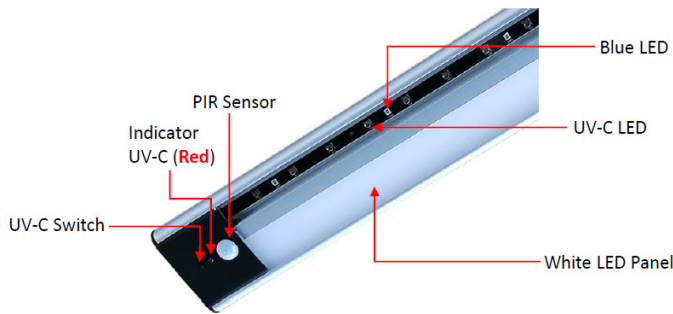

Project:	Type:
Item No.	
Location:	
Notes:	

LSB UV-C cabinet light

standard features

- Input voltage standard & UV-C mode: 100-240VAC
- Lamp type: LED
- Wavelength: 270-280 nm
- Power standard mode: 6W, 9W, 12W
- Power UV-C mode: 2.5W, 4.5W, 5.4W
- Color temperature: 3000K
- Lumens: 500 lm, 800 lm, 1000 lm
- UV-C radiated optical power: 36 mw, 60 mw, 72 mw
- Dimensions: 12.17" x 2.36" x 0.44" / 18.17" x 2.36" x 0.44" / 24.17" x 2.36" x 0.44"
- Construction: Aluminum and silica glass
- Power supply (driver): UL & cUL listed, 12W wall mount power supply with 5' quick-disconnect power cord
- Connector cable: Fixture comes with 3' connector cord
- Sterilization time - delayed: 30 seconds
- Cumulative working time: 60 minutes

ordering information

item number	power standard mode	power UV-C mode	voltage	dimensions	wavelength	UV-C radiated optical power	lamp
SL-UB-UVC-LSB6W	6W	2.5W	100-240VAC	12.17" x 2.36" x 0.44"	270-280 nm	36 mw	LED
SL-UB-UVC-LSB9W	9W	4.5W	100-240VAC	18.17" x 2.36" x 0.44"	270-280 nm	60 mw	LED
SL-UB-UVC-LSB12W	12W	5.4W	100-240VAC	24.17" x 2.36" x 0.44"	270-280 nm	72 mw	LED