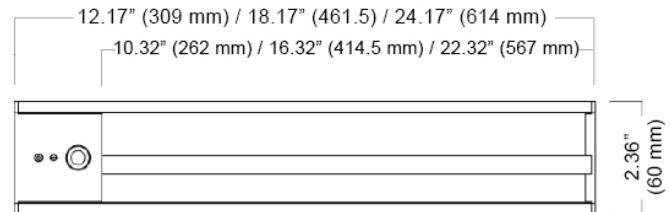

Project:	Type:
Item No.	
Location:	
Notes:	

LSB UV-C cabinet light

standard features

- Input voltage standard & UV-C mode: 100-240VAC
- Lamp type: LED
- Wavelength: 270-280 nm
- Power standard mode: 6W, 9W, 12W
- Power UV-C mode: 2.5W, 4.5W, 5.4W
- Color temperature: 3000K
- Lumens: 500 lm, 800 lm, 1000 lm
- UV-C radiated optical power: 36 mw, 60 mw, 72 mw
- Dimensions: 12.17" x 2.36" x 0.44" / 18.17" x 2.36" x 0.44" / 24.17" x 2.36" x 0.44"
- Construction: Aluminum and silica glass
- Power supply (driver): UL & cUL listed, 12W wall mount power supply with 5' quick-disconnect power cord
- Connector cable: Fixture comes with 3' connector cord
- Sterilization time - delayed: 30 seconds
- Cumulative working time: 60 minutes

ordering information

item number	power standard mode	power UV-C mode	voltage	dimensions	wavelength	UV-C radiated optical power	lamp
SL-UB-UVC-LSB6W	6W	2.5W	100-240VAC	12.17" x 2.36" x 0.44"	270-280 nm	36 mw	LED
SL-UB-UVC-LSB9W	9W	4.5W	100-240VAC	18.17" x 2.36" x 0.44"	270-280 nm	60 mw	LED
SL-UB-UVC-LSB12W	12W	5.4W	100-240VAC	24.17" x 2.36" x 0.44"	270-280 nm	72 mw	LED