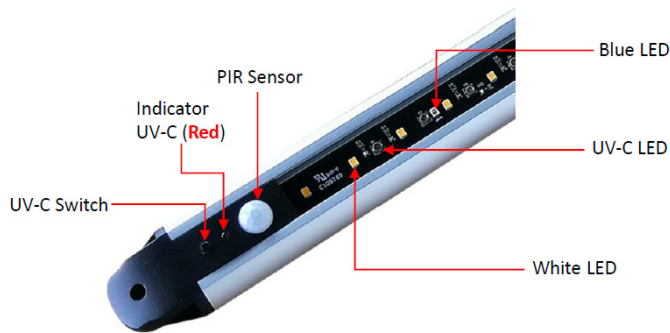

### standard features

- Input voltage standard & UV-C mode: 100-240VAC
- Lamp type: LED
- Wavelength: 270-280 nm
- Power standard mode: 6W, 9W, 12W
- Power UV-C mode: 2.5W, 4.5W, 5.4W
- Color temperature: 3000K
- Lumens: 500 lm, 800 lm, 1000 lm
- UV-C radiated optical power: 36 mw, 60 mw, 72 mw
- Dimensions: 14.4" x 0.51" x 1.5" / 20.4" x 0.51" x 1.5" / 26.4" x 0.51" x 1.5"
- Construction: Aluminum and silica glass
- Power supply (driver): UL & cUL listed, 12W wall mount power supply with 5' quick-disconnect power cord
- Connector cable: Fixture comes with 3' connector cord
- Sterilization time - delayed: 30 seconds
- Cumulative working time: 60 minutes

### ordering information

item number	power standard mode	power UV-C mode	voltage	dimensions	wavelength	UV-C radiated optical power	lamp
SL-UB-UVC-LS6W	6W	2.5W	100-240VAC	14.4"x0.51"x1.5"	270-280 nm	36 mw	LED
SL-UB-UVC-LS9W	9W	4.5W	100-240VAC	20.4"x0.51"x1.5"	270-280 nm	60 mw	LED
SL-UB-UVC-LS12W	12W	5.4W	100-240VAC	26.4"x0.51"x1.5"	270-280 nm	72 mw	LED