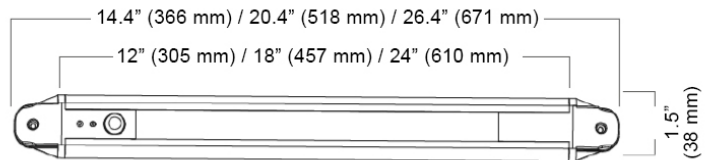

### standard features

- Input voltage standard & UV-C mode: 100-240VAC
- Lamp type: LED
- Wavelength: 270-280 nm
- Power standard mode: 6W, 9W, 12W
- Power UV-C mode: 2.5W, 4.5W, 5.4W
- Color temperature: 3000K
- Lumens: 500 lm, 800 lm, 1000 lm
- UV-C radiated optical power: 36 mw, 60 mw, 72 mw
- Dimensions: 14.4" x 0.51" x 1.5" / 20.4" x 0.51" x 1.5" / 26.4" x 0.51" x 1.5"
- Construction: Aluminum and silica glass
- Power supply (driver): UL & cUL listed, 12W wall mount power supply with 5' quick-disconnect power cord
- Connector cable: Fixture comes with 3' connector cord
- Sterilization time - delayed: 30 seconds
- Cumulative working time: 60 minutes

### ordering information

item number	power standard mode	power UV-C mode	voltage	dimensions	wavelength	UV-C radiated optical power	lamp
SL-UB-UVC-LS6W	6W	2.5W	100-240VAC	14.4"x0.51"x1.5"	270-280 nm	36 mw	LED
SL-UB-UVC-LS9W	9W	4.5W	100-240VAC	20.4"x0.51"x1.5"	270-280 nm	60 mw	LED
SL-UB-UVC-LS12W	12W	5.4W	100-240VAC	26.4"x0.51"x1.5"	270-280 nm	72 mw	LED