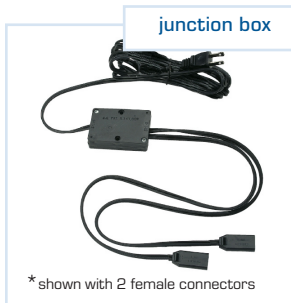

ordering information adapters, cordsets, junction boxes

item number t-shape female	item number standard female	catalog #	description
7000-3201	7000-0817	PH3201	Junction box, 10' power cord, (2) 24" female connectors
7000-0833	7000-0890	PH3301	Junction box, 10' power cord, (3) 24" female connectors
7000-0692	7000-0632	PH3401	Junction box, 10' power cord, (4) 24" female connectors
7000-0625	N/A	#500 cordset	8" adapter cord, standard male plug, female t-shape connector
N/A	7000-0667	#600 cordset	8" adapter cord, male t-shape plug, standard female connector
7000-0001	N/A	AC-1 (use with AL series)	6' power cord, detachable male plug, rollswitch 6" from female t-shape connector
7000-0002	7000-0728	#211 cordset	10' cord with standard male plug, female connector, rollswitch & holder
7000-0834	N/A	#210 cordset	10' cord with standard male plug & female t-shape connector
N/A	7000-0710	#210 cordset	10' cord with standard male plug & female connector
7000-0748	N/A	#210 cordset	10' cord with male plug & female t-shape connector
7000-0675	N/A	#210 cordset	48" with male t-shape plug & female t-shape connector
7000-0857	N/A	#210 cordset	72" with male t-shape plug & female t-shape connector