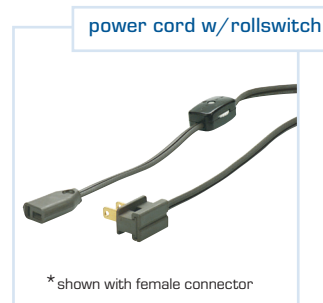

ordering information adapters, cordsets, junction boxes

item number t-shape female	item number standard female	catalog #	description
7000-3201	7000-0817	PH3201	Junction box, 10' power cord, (2) 24" female connectors
7000-0833	7000-0890	PH3301	Junction box, 10' power cord, (3) 24" female connectors
7000-0692	7000-0632	PH3401	Junction box, 10' power cord, (4) 24" female connectors
7000-0625	N/A	#500 cordset	8" adapter cord, standard male plug, female t-shape connector
N/A	7000-0667	#600 cordset	8" adapter cord, male t-shape plug, standard female connector
7000-0001	N/A	AC-1 (use with AL series)	6' power cord, detachable male plug, rollswitch 6" from female t-shape connector
7000-0002	7000-0728	#211 cordset	10' cord with standard male plug, female connector, rollswitch & holder
7000-0834	N/A	#210 cordset	10' cord with standard male plug & female t-shape connector
N/A	7000-0710	#210 cordset	10' cord with standard male plug & female connector
7000-0748	N/A	#210 cordset	10' cord with male plug & female t-shape connector
7000-0675	N/A	#210 cordset	48" with male t-shape plug & female t-shape connector
7000-0857	N/A	#210 cordset	72" with male t-shape plug & female t-shape connector