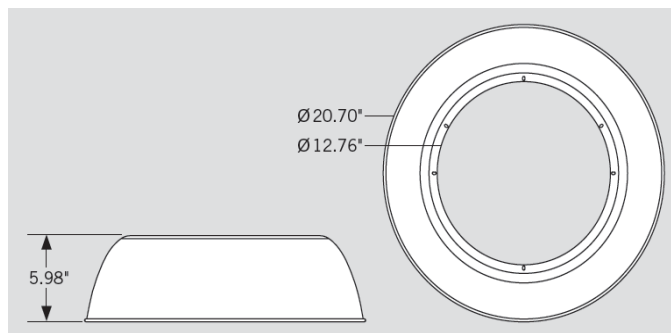

Project:	Type:
Item. No.	
Location:	
Notes:	

**aluminum dome reflector
for round LED high bay**

accessories

standard features

- 90° beam angle
- Includes mounting hardware
- Warranty: 5 years

dimensions

100W-150W round dome reflector (kit 1)

200W round dome reflector (kit 2)

ordering information

catalog number	description
SL-RHLED-AR90-1-KIT/G2	Aluminum dome reflector for 100W-150W, 12" round LED high bay fixtures; includes mounting hardware
SL-RHLED-AR90-2-KIT/G2	Aluminum dome reflector for 200W, 14" round LED high bay fixtures; includes mounting hardware