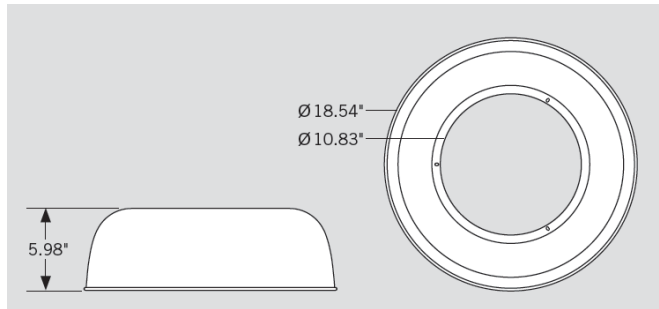

Project:	Type:
Item. No.	
Location:	
Notes:	

**aluminum dome reflector
for round LED high bay**

accessories

standard features

- 90° beam angle
- Includes mounting hardware
- Warranty: 5 years

dimensions

100W-150W round dome reflector (kit 1)

200W round dome reflector (kit 2)

ordering information

catalog number	description
SL-RHLED-AR90-1-KIT/G2	Aluminum dome reflector for 100W-150W, 12" round LED high bay fixtures; includes mounting hardware
SL-RHLED-AR90-2-KIT/G2	Aluminum dome reflector for 200W, 14" round LED high bay fixtures; includes mounting hardware