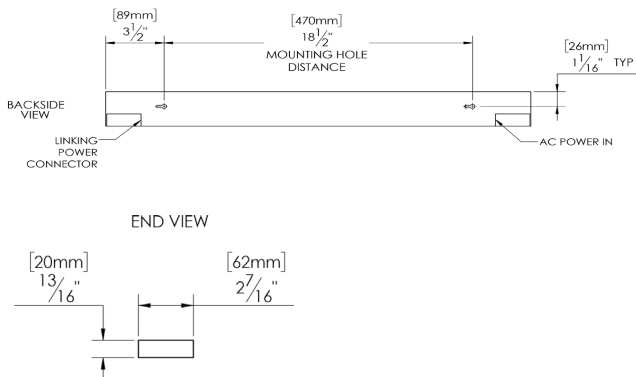

lighting source

- LED
- Lumens: See ordering information
- Color Temperature: 4000K
- Color Rendering Index: >85

housing

- Aluminum housing with acrylic diffuser
- Finish options: black, white

dimensions

- Fixture length: 26"

mounting/installation

- Linkable up to 6 fixtures
- Can be linked with connecting cables
- Keyhole slots located on back of fixture

warranty/certification

- ETL listed

optional features

- Connecting cables
- 12' power cord
- Hardwire boxes (with or without switch)
- Other LED color temperatures
- *contact factory*

ordering information

fixtures

item number	catalog number	watts	voltage	color temp (K)	lumens	CRI	finish	switch	description
8500-0145	NAL650CWBK-DS	17.2	120	4000	645	>85	black	touch	26" black with 5' power cord
8500-0155	NAL650CWWH-DS	17.2	120	4000	669	>85	white	touch	26" white with 5' power cord