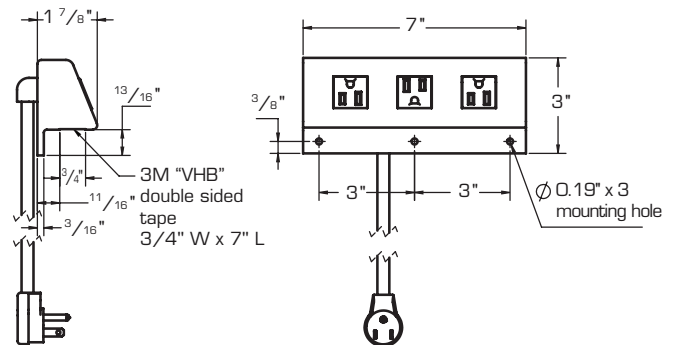

ws series

Project:	Type:
Item. No.	
Location:	
Notes:	

POWERFLEX harness

standard features

- Electrical rating: 120V, 60Hz, 12 Amp
- Power cord: 6' 14/3 SJT (black) with right angle plug
- Finish: black
- Construction: high impact, flame resistant PVC
- Installation method: surface mount using 3M double sided VHB tape (supplied) or screws
- Outlet orientation is alternated to accommodate various plug styles
- UL and cUL (complies with UL962A and meets respective spill test criteria)

optional features

- Contact factory for custom options

ordering information

item number	catalog number	# outlets	coaxial/phone/data	mounting
5000-0125	WSP07-03	3	None	Surface