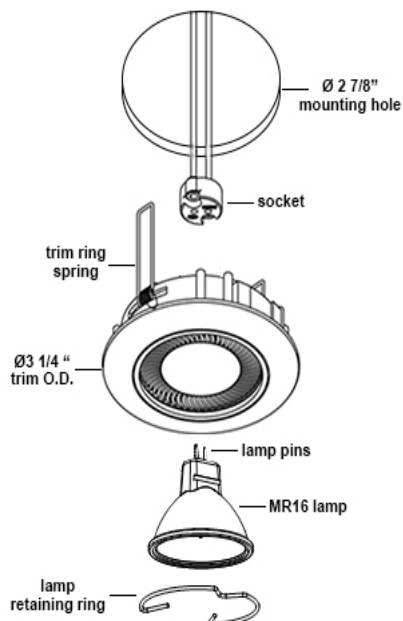

Project:	Type:
Item. No.	
Location:	
Notes:	

mini incasso

recessed downlights

fixed trim black halogen

adj. trim chrome LED

standard features

electrical

- Electrical rating: 120V
- Power cord: 18/2 SPT-2 (black)

lighting source

- Lamp: MR16 (halogen and LED)

dimensions

- Diameter (overall, including flange): 3 1/4"

construction

- Die cast steel and machined aluminum

finish

- Painted: black (BK), white (WH)
- Plated: polished chrome (PC)

installation

- Spring clips (provided with trim)
- Installation hole diameter 2 7/8"

warranty/certification

- 1 year warranty
- UL and cUL recognized transformer (halogen)
- UL and cUL listed driver (LED)

accessory

item number	description
7000-0052	socket with 48" connecting lead