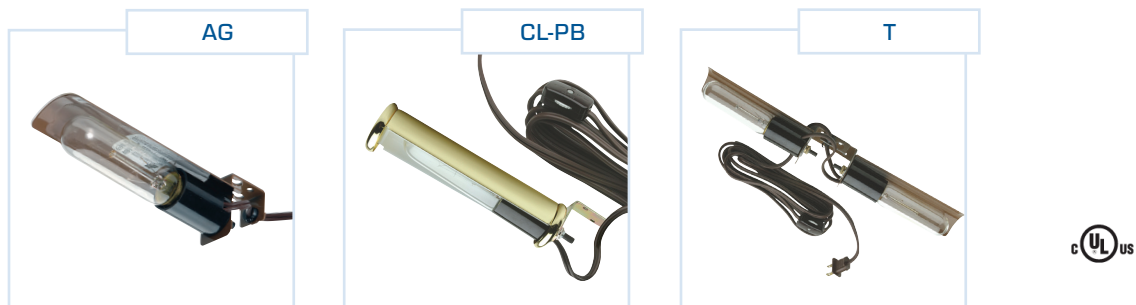

options

- 15 watt T10
  (and other lamp options)

ordering information

item number	catalog number	wiring	length	bracket	mounting finish
3000-0001	AG	10' power cord	8"	J	brown
3000-0523	AG-AB	10' power cord	8"	J	antique brass
3000-0051	CL-PB	10' power cord	8"	J	polished brass
3000-0514	T	10' power cord w/ roll switch	15.5"	U	brown
3000-0526	T-AB	10' power cord w/ roll switch	15.5"	U	antique brass
3000-0542	TC-PB	10' power cord w/ roll switch	16"	U	polished brass

accessory

item number	catalog number	description
250-15	33P	detachable plug (black)

replacement lamps

item number	lamp
398-840	25T10 clear
398-850	25T10 frosted
398-340	15T10 clear