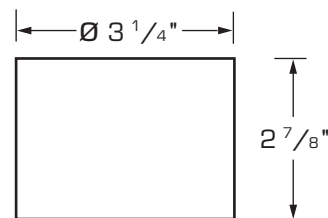

Project:	Type:
Item. No.	
Location:	
Notes:	

RD60

recessed downlight - trimless

standard features

- Electrical rating: 120V, 60Hz
- LED integrated technology (non-replaceable lamp)
- Initial lumens: 760
- Beam angle: 120°
- Power Cord: 18/2 SPT-2 (black)
- Finish: Painted: black (BK), white (WH)
Plated: antique brass (AB), brushed nickel (BN),
polished brass (PB), polished chrome (PC)
- Construction: steel
- Installation method: adjustable mounting ring pre-installed $\frac{7}{8}$ " from canister opening. Installation hole diameter $3\frac{3}{8}$ ".
- Height: $2\frac{7}{8}$ "
- Diameter: $3\frac{1}{4}$ "
- Compatible with Specialty Lighting PH3121 (on/off switch) and PD6113 (full range rotary dimmer)
- 8 watt
- 5 year warranty
- Link up to 50 fixtures maximum
- UL and cUL

ordering information

product	color temp	wiring	connector style	finish	installation method
RD60	827	2	S	PB	R
	827 2700K extra warm 830 3000K warm	1 10' power cord with roll switch located 5' from plug 2 10' power cord with roll switch located 5' from plug & 30" extension with female connector 3 30" male & female extensions 4 30" male extension	S standard T t-shaped	AB Antique Brass BK Black BN Brushed Nickel PB Polished Brass PC Polished Chrome WH White (minimums may apply)	R ring mount