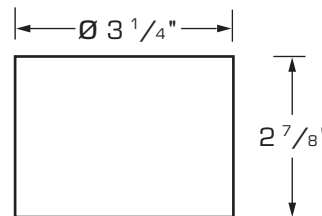

Project: _____ Type: _____

Item. No. _____

Location: _____

Notes: _____

RD60

recessed downlight - trimless

standard features

- Electrical rating: 120V, 60Hz
- LED integrated technology (non-replaceable lamp)
- Initial lumens: 760
- Beam angle: 120°
- Power Cord: 18/2 SPT-2 (black)
- Finish: Painted: black (BK), white (WH)
Plated: antique brass (AB), brushed nickel (BN), polished brass (PB), polished chrome (PC)
- Construction: steel
- Installation method: adjustable mounting ring pre-installed 7/8" from canister opening. Installation hole diameter 3 3/8".
- Height: 2 7/8"
- Diameter: 3 1/4"
- Compatible with Specialty Lighting PH3121 (on/off switch) and PD6113 (full range rotary dimmer)
- 8 watt
- 5 year warranty
- Link up to 50 fixtures maximum
- UL and cUL

ordering information

product	color temp	wiring	connector style	finish	installation method
RD60	827	2	S	PB	R
	827 2700K extra warm 830 3000K warm	1 10' power cord with roll switch located 5' from plug 2 10' power cord with roll switch located 5' from plug & 30" extension with female connector 3 30" male & female extensions 4 30" male extension	S standard T t-shaped	AB Antique Brass BK Black BN Brushed Nickel PB Polished Brass PC Polished Chrome WH White (minimums may apply)	R ring mount