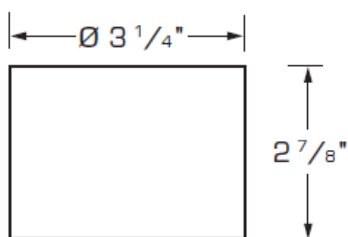

standard features

electrical

- Input operating voltage: 120V, 60Hz
- Power cord: 18/2 SPT-2 (black)
- Compatible with Specialty Lighting PH3121 (on/off switch) and PD6113 (fullrange rotary dimmer)
- Link up to 50 fixtures maximum

lighting source

- LED integrated technology (non-replaceable lamp)
- Initial lumens: 760
- Beam angle: 120°
- 8 Watt

dimensions

- Height: 2 7/8"
- Diameter: 3 1/4"

construction

- Steel

finish

- Painted: black (BK), white (WH)
- Plated: antique brass (AB), brushed nickel (BN), polished brass (PB), polished chrome (PC)

installation

- Adjustable mounting ring pre-installed 7/8" from canister opening
- Installation hole diameter 3 3/8"

warranty/certification

- 5 year warranty
- UL and cUL