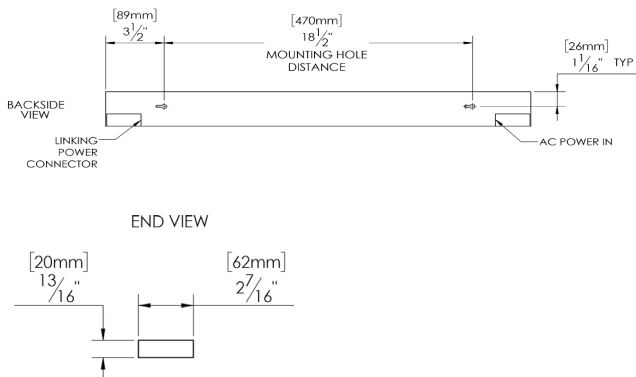

optional features

- Connecting cables
- 12' power cord
- Hardwire boxes (with or without switch)
- Other LED color temperatures
  - *contact factory*