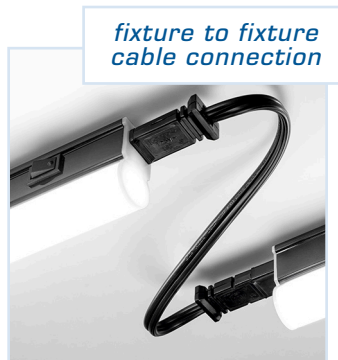

continuity

Project:	Type:
Item. No.	
Location:	
Notes:	

standard features

- Electrical rating: 120V, 60Hz
- Lamp source: LED
- Power: Integral driver (non-dimmable)
- Lumens: See ordering information
- Color temperature: 4000K
- Fixture length: 12", 24", 36", 48"
- Polycarbonate housing and diffuser
- Power cord: 5' 18/2 SPT (included)
- Switch: integrated on/off rocker
- Linkable for continuous lighting - up to 12 units
- Can be linked direct or with connecting cables
- Finish options: black, white
- Installation method: metal mounting clips (included)

optional features

- Connecting cables
- 12' power cord
- Hardwire boxes (with or without switch)
- Other LED color temperatures
- contact factory

black finish

white finish

fixture to fixture direct connection

fixture to fixture cable connection

ordering information

fixtures

item number	length (nominal)	watts	voltage	color temp (k)	lumens	CRI	finish	switch	description
SLL1205-40BK-RKS	12"	5	120	4000	410	>85	black	rocker	12" black with 5' power cord
SLL1205-40WH-RKS	12"	5	120	4000	410	>85	white	rocker	12" white with 5' power cord
SLL2409-40BK-RKS	24"	9	120	4000	770	>85	black	rocker	24" black with 5' power cord
SLL2409-40WH-RKS	24"	9	120	4000	770	>85	white	rocker	24" white with 5' power cord
SLL3613-40BK-RKS	36"	13	120	4000	1020	>85	black	rocker	36" black with 5' power cord
SLL3613-40WH-RKS	36"	13	120	4000	1020	>85	white	rocker	36" white with 5' power cord
SLL4818-40BK-RKS	48"	18	120	4000	1470	>85	black	rocker	48" black with 5' power cord
SLL4818-40WH-RKS	48"	18	120	4000	1470	>85	white	rocker	48" white with 5' power cord