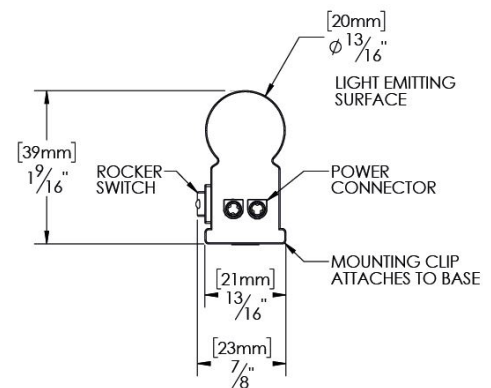

continuity

Project:	Type:
Item. No.	
Location:	
Notes:	

standard features

- Electrical rating: 120V, 60Hz
- Lamp source: LED
- Power: Integral driver (non-dimmable)
- Lumens: See ordering information
- Color temperature: 4000K
- Fixture length: 12", 24", 36", 48"
- Polycarbonate housing and diffuser
- Power cord: 5' 18/2 SPT (included)
- Switch: integrated on/off rocker
- Linkable for continuous lighting - up to 12 units
- Can be linked direct or with connecting cables
- Finish options: black, white
- Installation method: metal mounting clips (included)

optional features

- Connecting cables
- 12' power cord
- Hardwire boxes (with or without switch)
- Other LED color temperatures
- contact factory

black finish

white finish

fixture to fixture direct connection

fixture to fixture cable connection

ordering information

fixtures

item number	length (nominal)	watts	voltage	color temp (k)	lumens	CRI	finish	switch	description
SLL1205-40BK-RKS	12"	5	120	4000	410	>85	black	rocker	12" black with 5' power cord
SLL1205-40WH-RKS	12"	5	120	4000	410	>85	white	rocker	12" white with 5' power cord
SLL2409-40BK-RKS	24"	9	120	4000	770	>85	black	rocker	24" black with 5' power cord
SLL2409-40WH-RKS	24"	9	120	4000	770	>85	white	rocker	24" white with 5' power cord
SLL3613-40BK-RKS	36"	13	120	4000	1020	>85	black	rocker	36" black with 5' power cord
SLL3613-40WH-RKS	36"	13	120	4000	1020	>85	white	rocker	36" white with 5' power cord
SLL4818-40BK-RKS	48"	18	120	4000	1470	>85	black	rocker	48" black with 5' power cord
SLL4818-40WH-RKS	48"	18	120	4000	1470	>85	white	rocker	48" white with 5' power cord

fixture to fixture connecting cable

pigtail power cord with 90° connector

power cord with 90° connector

mounting hardware (included)

hardwire box with switch

hardwire box without switch