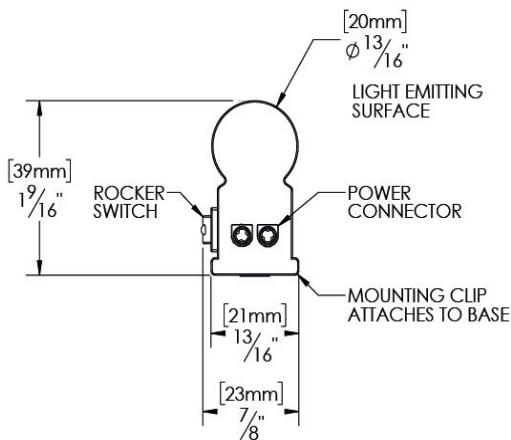

specifications

electrical

- Electrical rating: 120V, 60Hz
- Power: Integral driver (non-dimmable)
- Switch: integrated on/off rocker
- Power cord: 5' 18/2 SPT (included)

lighting source

- LED
- Lumens: See ordering information
- Color Temperature: 4000K
- Color Rendering Index: >85

housing

- Polycarbonate housing and diffuser
- Finish options: black, white

dimensions

- Fixture length: 12", 24", 36", 48"

mounting/installation

- Linkable for continuous lighting - up to 12 units
- Can be linked direct or with connecting cables
- Metal mounting clips (included)

warranty/certification

- 3 years
- cETLus

optional features

- Connecting cables
- 12' power cord
- Hardwire boxes (with or without switch)
- Other LED color temperatures
  - *contact factory*