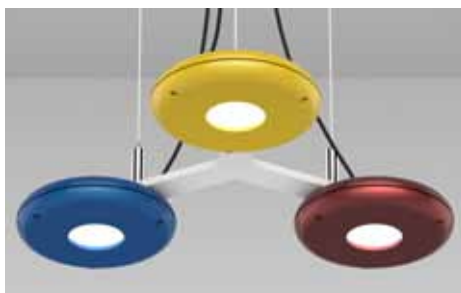

Is the light too bright? Do you feel its heat? Are the light fixtures so large they defeat the overall design of the space?

Not likely if LED lights are installed in place of traditional light sources. LED, the latest technology in energy efficient lighting stands for Light Emitting Diode – a semiconductor device that converts electricity into light. So what does this mean for the design of retail spaces and most importantly the user experience?

With the correct LED lighting you can change the complete look and feel of a room without changing anything but the lighting. Designers can create different moods within the environment without being held to traditional light sources. Create one feel during the day and then completely transform the look of the room in the evening. The customer experience can be pleasantly altered with creative lighting.

LEDs allow design flexibility in color changing, dimming and distribution by combining these small units into desired shapes, colors, sizes and lumen packages. LEDs can produce almost infinite color options, such as, white, deep blue, blue, green, yellow, amber, orange, red, bright red, and deep red. Colors and lumen output can be customized to meet your design needs.

Specialty Lighting, based in North Carolina and a market leader dedicated to the design of illumination and power distribution, has been committed to ongoing research and product development since 1975. The introduction of LEDs to its product line is one of many brilliant strides the company has achieved, providing the retail environment with exciting design options.

The “special” in Specialty Lighting defines the company as more than the traditional fixture designer & manufacturer -- its