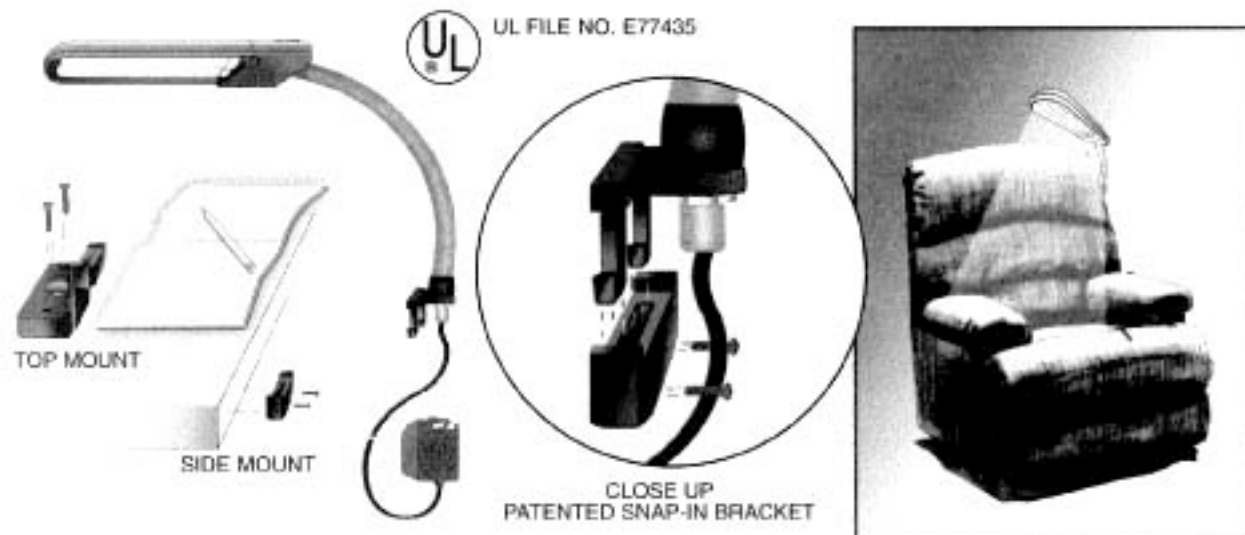

ML Series FLEXIBLE TASK LIGHTS

FLEXIBLE TASK LIGHTS

A family of task lights for use on desk, work tables, home offices, motion upholstery or other seating arrangements that provides good, adjustable lighting in a portable fixture.

- Compact fluorescent lamps provide high light output with minimum heat and low energy consumption:
  13 WATT FLUORESCENT, EQUIVALENT TO 75 WATT INCANDESCENT.
  7 WATT FLUORESCENT, EQUIVALENT TO 40 WATT INCANDESCENT.
- Compact fluorescent lamps have an average life of over 10,000 hours, compared with the life of household incandescent lamps of 750 hours.
- The textured aluminum reflector provides excellent light distribution, directing it to where the user wants it.
- The flexible fixture tube and light-weight head allows easy positioning of the fixture for user comfort.
- On-off rocker switch on fixture for easy access.
- Patented snap-in bracket allows for easy installation and removal of light fixture. Brackets available for side or top mounting.
- ML lights are offered with 13" and 17" flexible arm. Other lengths available on special order.
- Head for 13 watt lamp is 11" long, for 7 watt lamp is 8" long.

CATALOG NUMBER	LAMP (WATTS)	ARM LENGTH	BRACKET MOUNTING
ML1131*	13	13"	SIDE
ML1132*	13	13"	TOP
ML1171**	13	17"	SIDE
ML1172**	13	17"	TOP
ML4131*	7	13"	SIDE
ML4132*	7	13"	TOP

* These lights have black plastic tubing on flexible arm.

** These lights have black painted metal flexible arm.

SPECIALTY LIGHTING
A JJI LIGHTING GROUP COMPANY

639 WASHBURN SWITCH RD. PO BOX 1680. SHELBY, NC 28151-1680
704-482-3416 • FAX: 704-484-0818