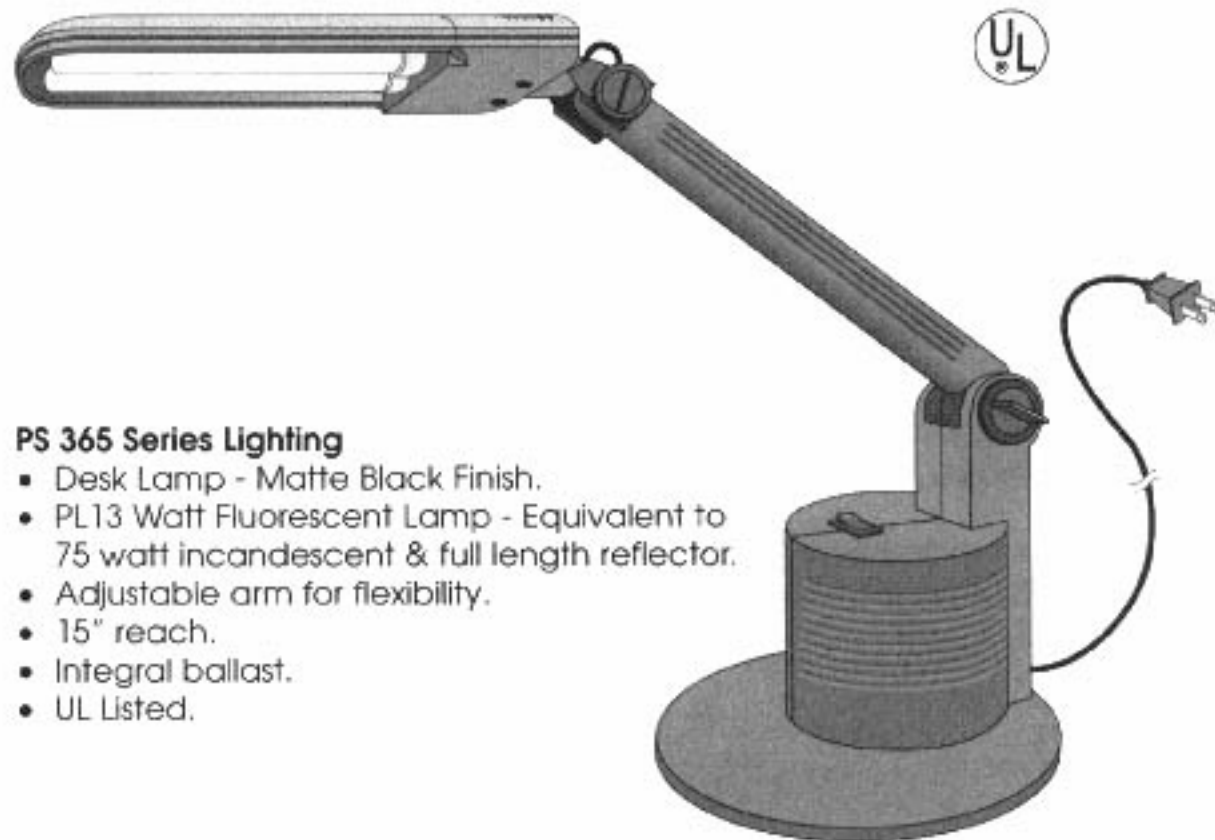

# PS 365 SERIES LIGHTING

## PS 365 Series Lighting

- Desk Lamp - Matte Black Finish.
- PL13 Watt Fluorescent Lamp - Equivalent to 75 watt incandescent & full length reflector.
- Adjustable arm for flexibility.
- 15" reach.
- Integral ballast.
- UL Listed.