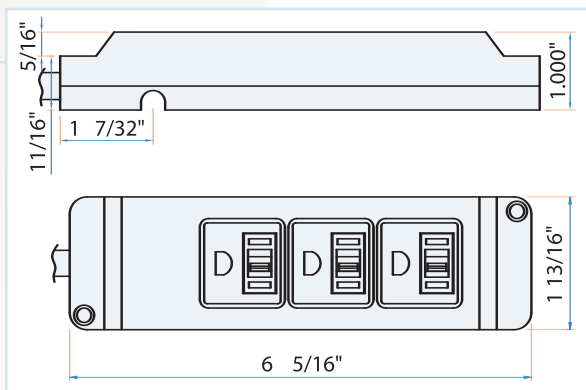

ultraslim

The ultra-slim power distribution unit (PDU) is designed for permanent installation in home office furniture, home theater, entertainment centers, wall units, or similar applications. For added security, the three outlet unit features sliding safety covers.

at a glance

features

- Electrical Rating: 120V, 60Hz, 12Amps
- 3 grounded receptacles
- Sliding safety outlet covers - standard
- 10' power cord (14/3 SJT or 16/3 SPT-3) with right angle grounded plug
- For surface mounting
- Notched underneath for coax cable or phone cord management*
- Molded of high-impact, flame-resistant plastic
- Finish: black
- UL and cUL listed (meets UL962A requirements)

*coax cable and phone cords sold separately

ordering information

item number	description	wiring	installation	finish
5000-0000	US4301	10' 14/3 SJT	surface mount	black
5000-0001	US4301-HH	10' 16/3 SPT-3	surface mount	black