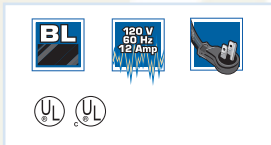

at a glance

features

- Electrical Rating: 120V, 60Hz, 12Amps
- 3 grounded receptacles
- Sliding safety outlet covers - standard
- 10' power cord (14/3 SJT or 16/3 SPT-3) with right angle grounded plug
- For surface mounting
- Notched underneath for coax cable or phone cord management*
- Molded of high-impact, flame-resistant plastic
- Finish: black
- UL and cUL listed (meets UL962A requirements)

*coax cable and phone cords sold separately

ordering information

item number	description	wiring	installation	finish
5000-0000	US4301	10' 14/3 SJT	surface mount	black
5000-0001	US4301-HH	10' 16/3 SPT-3	surface mount	black