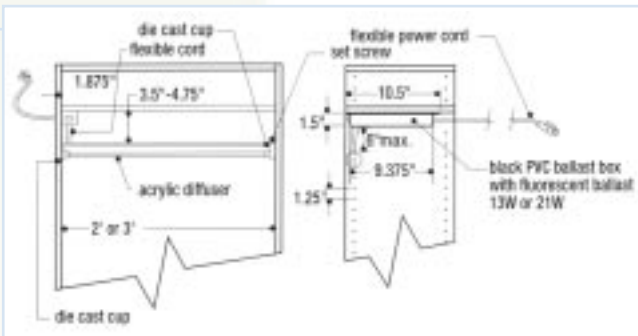

apparellight

The Apparel Light is an attractive and functional lighting solution for retail displays and organizational spaces. Available in two standard lengths (2' and 3') and two standard finishes (satin aluminum and satin gold), this ready to install unit comes complete with a 13 or 21 watt full spectrum T5 fluorescent lamp, ballast box with lighted on/off switch, power cord, and mounting cups and screws. Just install the fixture and plug into a standard wall outlet. It's that simple!

at a glance

features

- Lamp: 13 or 21 watt T5 fluorescent
- Lengths: 2' or 3'
- Maximum load: 100 lbs. even/normal distribution (applies to both 2' and 3' versions)
- Electronic ballast in remote box
- Illuminated on/off switch located on remote ballast box
- 10' 16/3 SJT power cord with grounded molded plug
- Mounting cups and screws included
- Finishes: satin aluminum or satin gold
- Contact factory for custom lengths and hardwiring options
- UL listed

4300-0150

ordering information

Includes one T5 lamp, diffuser, electronic ballast in remote box with lighted on/off switch, mounting cups and screws.

item number	description	length	lamp	finish
4300-0100	Apparel 2-SA	2'	F13T5, 3000K	satin aluminum
4300-0101	Apparel 2-SG	2'	F13T5, 3000K	satin gold
4300-0150	Apparel 3-SA	3'	F21T5, 3000K	satin aluminum
4300-0151	Apparel 3-SG	3'	F21T5, 3000K	satin gold